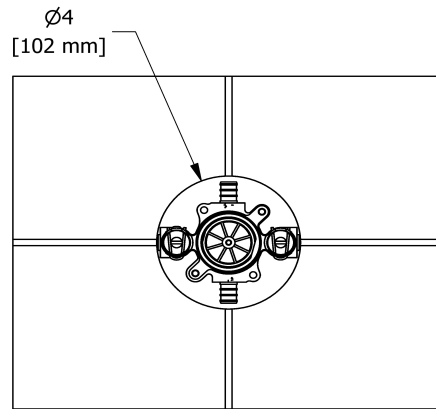

Sizes, models and finishes may differ from thoses presented.

Warranty

This **Riobel Inc.** product you have purchased carries a Limited Lifetime Warranty on the chrome, PVD finish, blacks and all working parts and is guaranteed from the initial purchase date against all manufacturing defects. All other finishes, including plastic components, are guaranteed for one year. All electric and/or electronic parts are covered by a 5-year limited warranty.

Customer Service

Ontario, West Canada : 888-287-5354 Quebec, Maritimes, United States : 866-473-8442