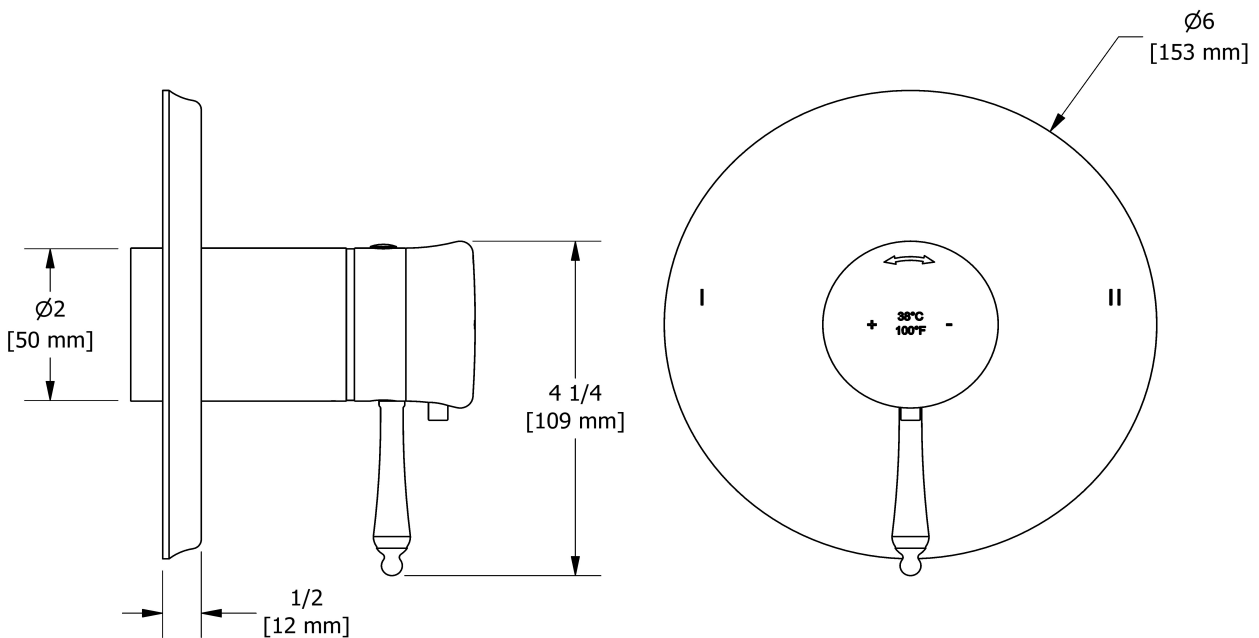

Sizes, models and finishes may differ from thoses presented.

Warranty

This **Riobel Inc.** product you have purchased carries a Limited Lifetime Warranty on the chrome, PVD finish, blacks and all working parts and is guaranteed from the initial purchase date against all manufacturing defects. All other finishes, including plastic components, are guaranteed for one year. All electric and/or electronic parts are covered by a 5-year limited warranty.

Customer Service

Ontario, West Canada : 888-287-5354 Quebec, Maritimes, United States : 866-473-8442