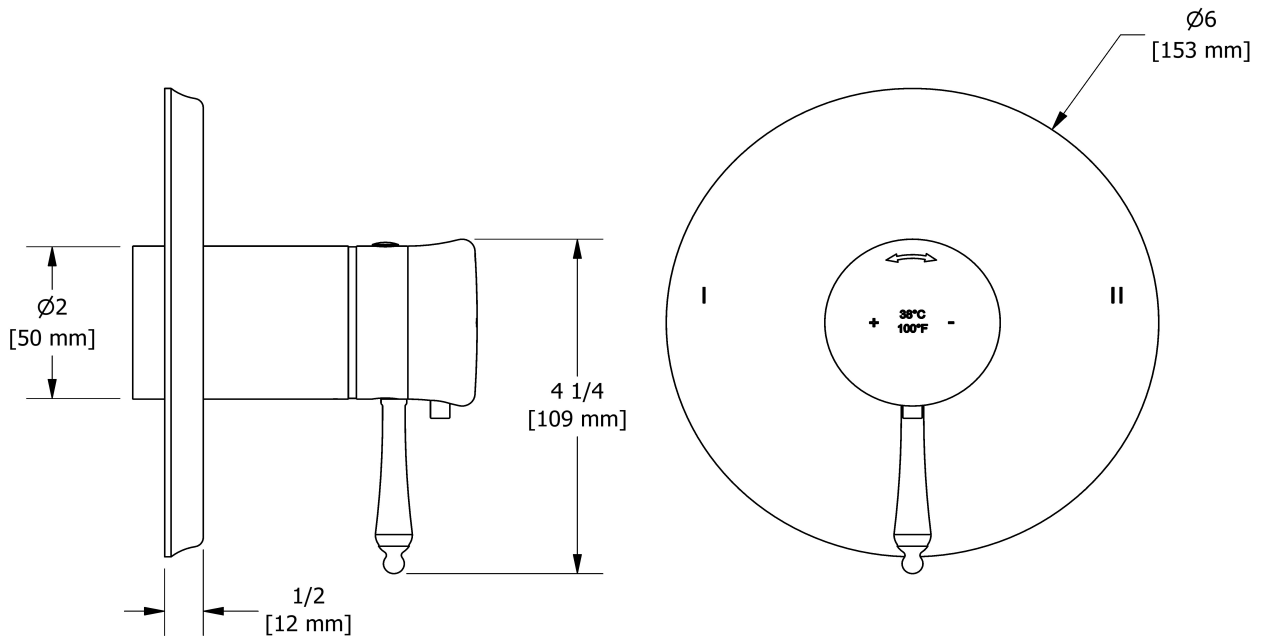

Sizes, models and finishes may differ from those presented.

Warranty

This **Riobel Inc.** product you have purchased carries a Limited Lifetime Warranty on the chrome, PVD finish, blacks and all working parts and is guaranteed from the initial purchase date against all manufacturing defects. All other finishes, including plastic components, are guaranteed for one year. All electric and/or electronic parts are covered by a 5-year limited warranty.

Customer Service

Ontario, West Canada : 888-287-5354 Quebec, Maritimes, United States : 866-473-8442