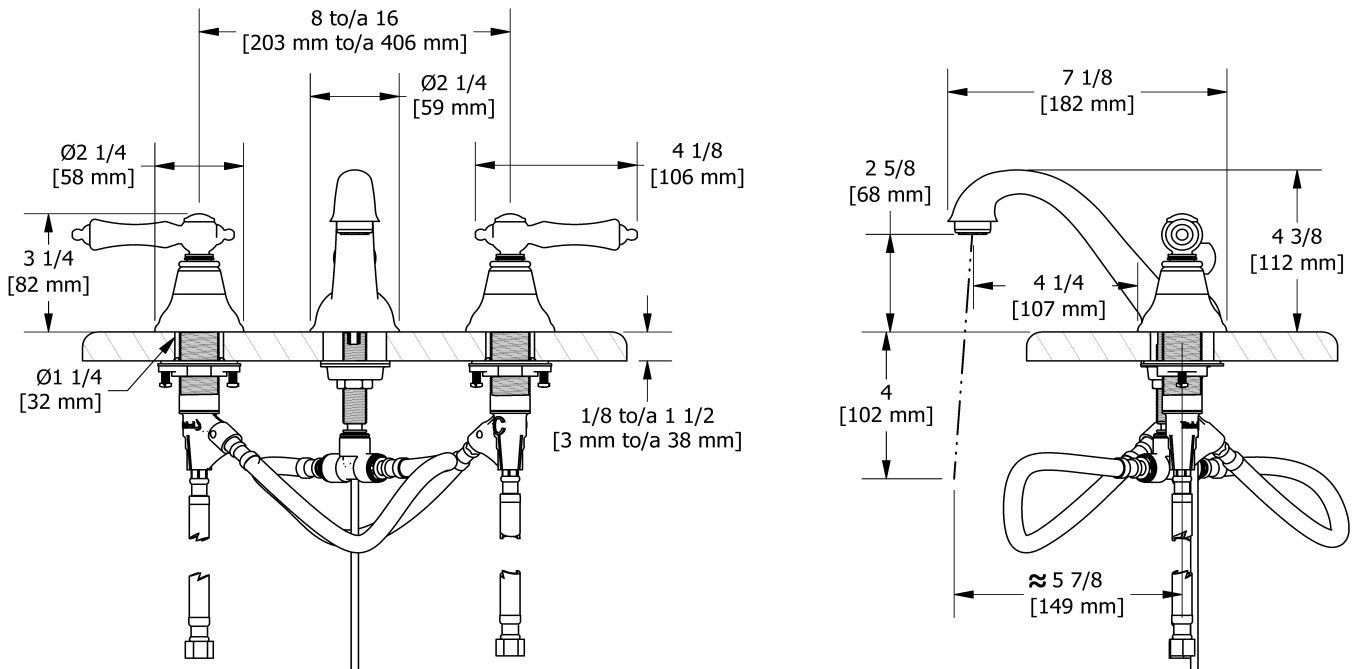

Certifications

- CSA B125.1
- NSF/ANSI standard 61 and 372
- ASME A112.18.1
- CMR248 Approval
- ADA