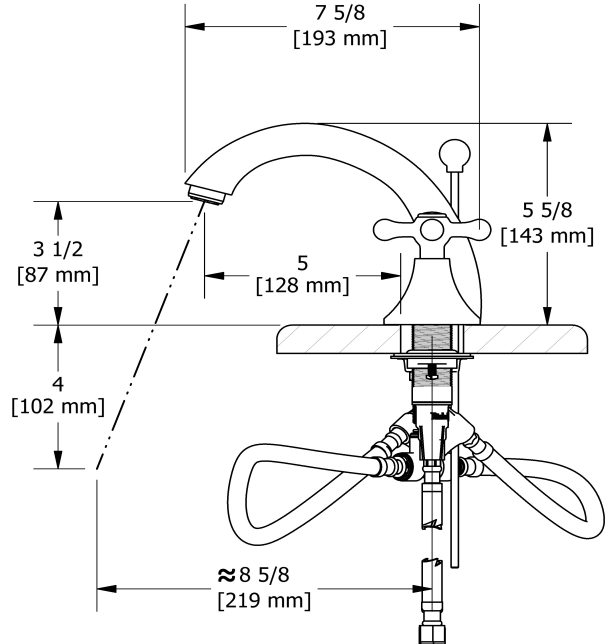

Certifications

- CSA B125.1
- NSF/ANSI standard 61 and 372
- ASME A112.18.1
- CMR248 Approval
- ADA