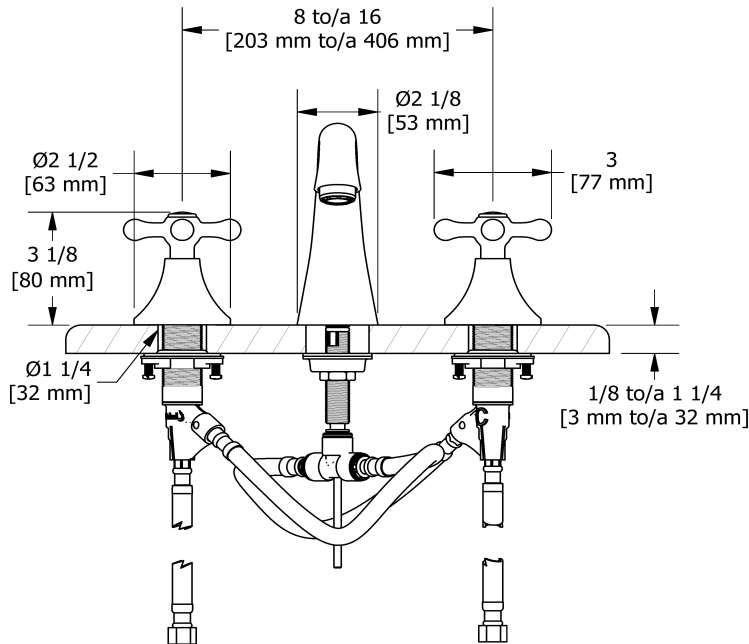

Certifications

- CSA B125.1
- NSF/ANSI standard 61 and 372
- ASME A112.18.1
- CMR248 Approval
- ADA