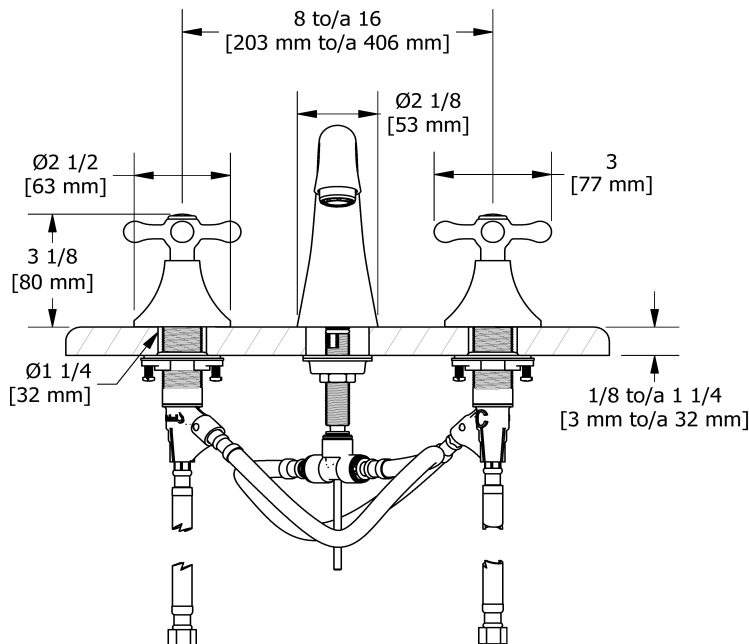

Certifications

- CSA B125.1
- NSF/ANSI standard 61 and 372
- ASME A112.18.1
- CMR248 Approval
- ADA