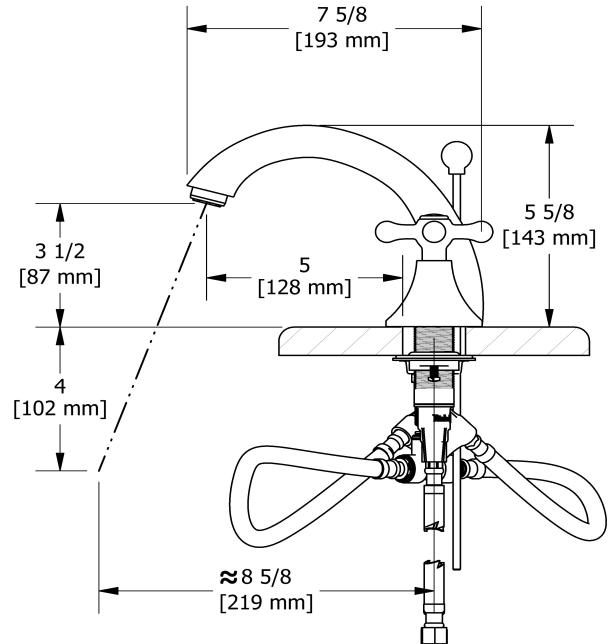

Certifications

- CSA B125.1
- NSF/ANSI standard 61 and 372
- ASME A112.18.1
- CMR248 Approval
- ADA