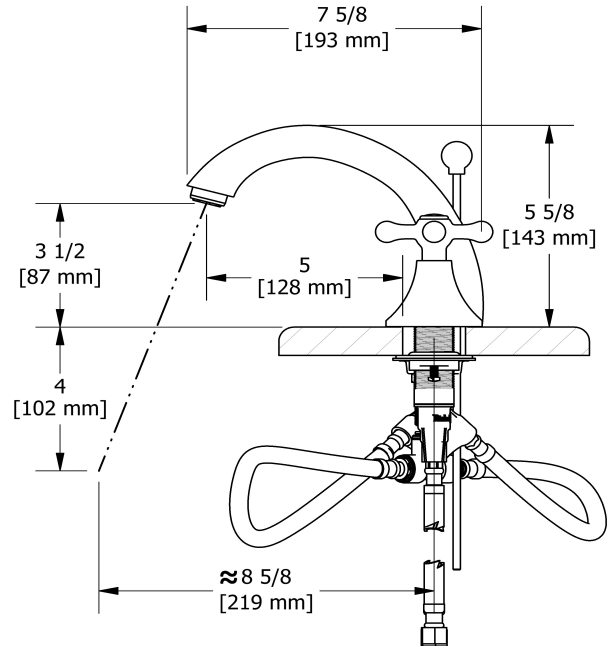

Certifications

- CSA B125.1
- NSF/ANSI standard 61 and 372
- ASME A112.18.1
- CMR248 Approval
- ADA