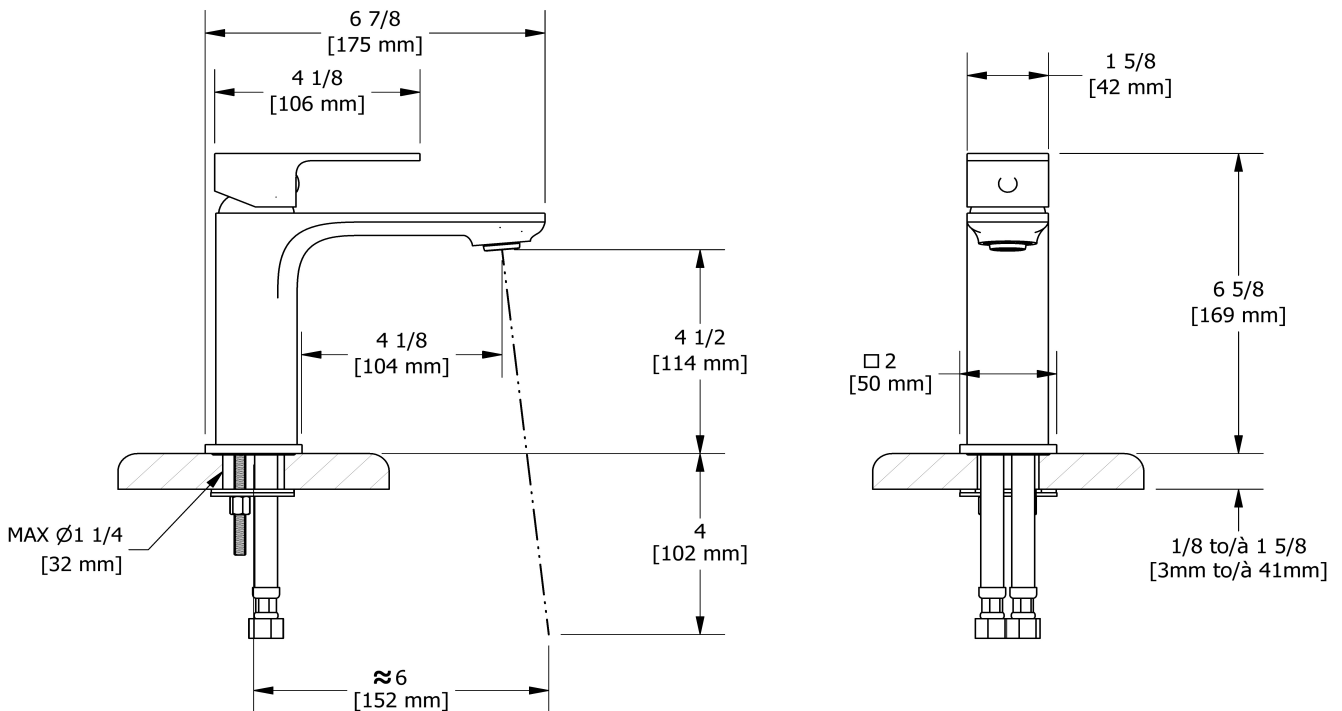

Certifications

- CSA B125.1
- NSF/ANSI standard 61 and 372
- ASME A112.18.1
- ADA

Sizes, models and finishes may differ from those presented.

Warranty

This **Riobel Inc.** product you have purchased carries a Limited Lifetime Warranty on the chrome, PVD finish, blacks and all working parts and is guaranteed from the initial purchase date against all manufacturing defects. All other finishes, including plastic components, are guaranteed for one year. All electric and/or electronic parts are covered by a 5-year limited warranty.

Customer Service

Ontario, West Canada : 888-287-5354 Quebec, Maritimes, United States : 866-473-8442