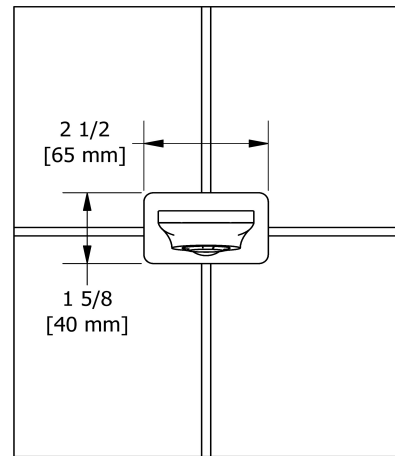

Sizes, models and finishes may differ from those presented.

Warranty

This **Riobel Inc.** product you have purchased carries a Limited Lifetime Warranty on the chrome, PVD finish, blacks and all working parts and is guaranteed from the initial purchase date against all manufacturing defects. All other finishes, including plastic components, are guaranteed for one year. All electric and/or electronic parts are covered by a 5-year limited warranty.

Customer Service

Ontario, West Canada : 888-287-5354 Quebec, Maritimes, United States : 866-473-8442

2020.06.07