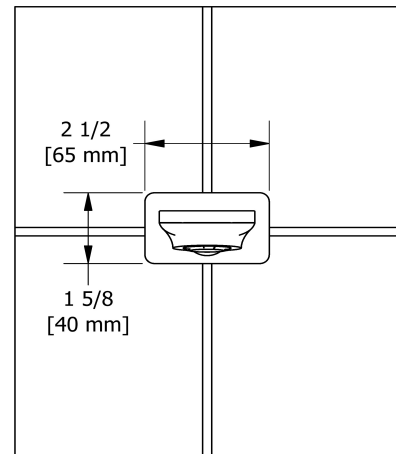

Sizes, models and finishes may differ from those presented.

Warranty

This **Riobel Inc.** product you have purchased carries a Limited Lifetime Warranty on the chrome, PVD finish, blacks and all working parts and is guaranteed from the initial purchase date against all manufacturing defects. All other finishes, including plastic components, are guaranteed for one year. All electric and/or electronic parts are covered by a 5-year limited warranty.

Customer Service

Ontario, West Canada : 888-287-5354 Quebec, Maritimes, United States : 866-473-8442

2020.06.07