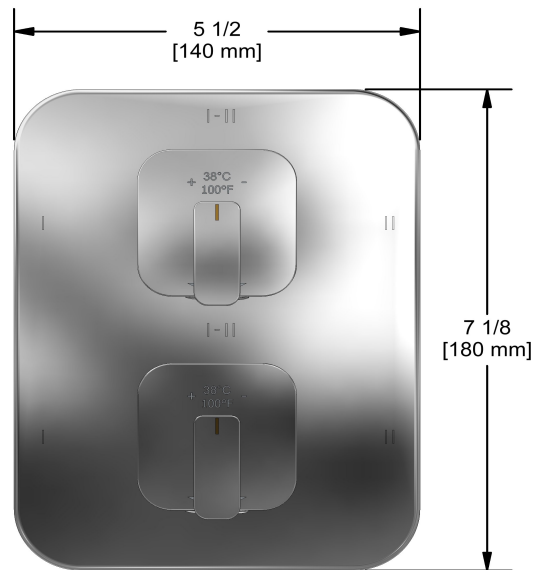

4-way Type T/P 3/4" coaxial complete valve
EQ46

cUPC®

Specifications

Composition

- TEQ46C - 4-way Type T/P coaxial valve trim
- R46 - 4-way Type T/P 3/4" coaxial valve rough

Available colors

- C : Chrome
- BN : Brushed Nickel (PVD)

Available flows

- 38 L/min, 10 gpm (US) 60psi
- Type TP - For use with shower heads rated at 7L/min (1.8 gpm) or higher

Certifications

- CSA B125.1
- ASME A112.18.1
- ASSE 1016
- CMR248 Approval

Sizes, models and finishes may differ from those presented.

Customer Service

Ontario, West Canada : 888-287-5354 Quebec, Maritimes, United States : 866-473-8442

2020.06.07

4-way Type T/P 3/4" coaxial valve rough
R46

Specifications

Descriptions

- Rough only
- 3/4" inlet male NPT
- Must be supplied with minimum 3/4" PEX , 3/4" EXPANSION PEX or 1/2" copper
- Four 1/2" outlets female NPT
- Service valves
- Test cap
- TXX46XX or TXX88XX trim required to complete