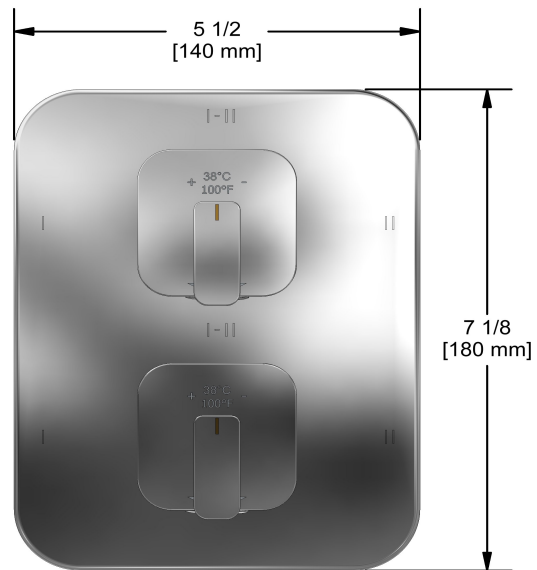

Sizes, models and finishes may differ from those presented.

Warranty

This **Riobel Inc.** product you have purchased carries a Limited Lifetime Warranty on the chrome, PVD finish, blacks and all working parts and is guaranteed from the initial purchase date against all manufacturing defects. All other finishes, including plastic components, are guaranteed for one year. All electric and/or electronic parts are covered by a 5-year limited warranty.

Customer Service

Ontario, West Canada : 888-287-5354 Quebec, Maritimes, United States : 866-473-8442

2020.06.07