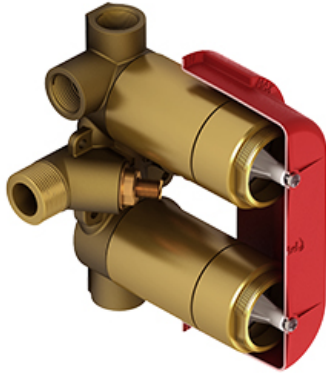

4-way Type T/P 3/4" coaxial complete valve
EQ46

cUPC®

Specifications

Composition

- TEQ46C - 4-way Type T/P coaxial valve trim
- R46 - 4-way Type T/P 3/4" coaxial valve rough

Available colors

- C : Chrome
- BN : Brushed Nickel (PVD)

Customer Service

Ontario, West Canada : 888-287-5354 Quebec, Maritimes, United States : 866-473-8442

2020.06.07

4-way Type T/P 3/4" coaxial valve rough
R46

Specifications

Descriptions

- Rough only
- 3/4" inlet male NPT
- Must be supplied with minimum 3/4" PEX , 3/4" EXPANSION PEX or 1/2" copper
- Four 1/2" outlets female NPT
- Service valves
- Test cap
- TXX46XX or TXX88XX trim required to complete