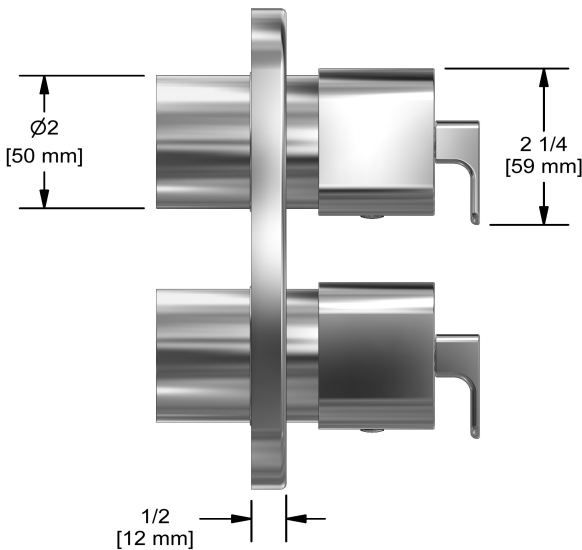

4-way Type T/P 3/4" coaxial complete valve
EQ46

cUPC®

Specifications

Composition

- TEQ46C - 4-way Type T/P coaxial valve trim
- R46 - 4-way Type T/P 3/4" coaxial valve rough

Available colors

- C : Chrome
- BN : Brushed Nickel (PVD)

Available flows

- 38 L/min, 10 gpm (US) 60psi
- Type TP - For use with shower heads rated at 7L/min (1.8 gpm) or higher

Certifications

- CSA B125.1
- ASME A112.18.1
- ASSE 1016
- CMR248 Approval

Sizes, models and finishes may differ from those presented.

Customer Service

Ontario, West Canada : 888-287-5354 Quebec, Maritimes, United States : 866-473-8442

2020.06.07

4-way Type T/P 3/4" coaxial valve rough
R46

Specifications

Descriptions

- Rough only
- 3/4" inlet male NPT
- Must be supplied with minimum 3/4" PEX , 3/4" EXPANSION PEX or 1/2" copper
- Four 1/2" outlets female NPT
- Service valves
- Test cap
- TXX46XX or TXX88XX trim required to complete