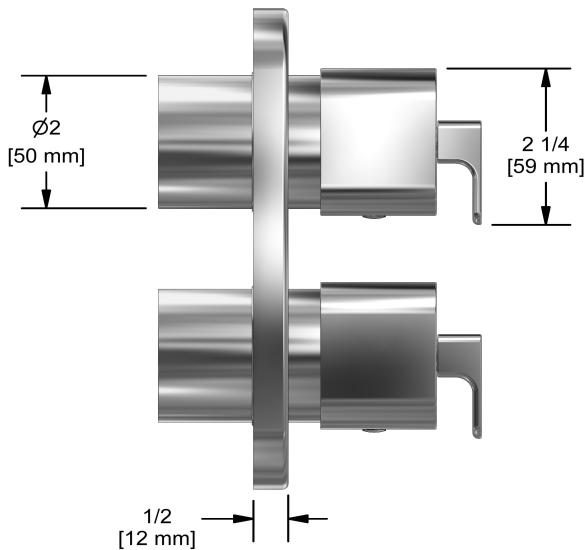

Sizes, models and finishes may differ from those presented.

Warranty

This **Riobel Inc.** product you have purchased carries a Limited Lifetime Warranty on the chrome, PVD finish, blacks and all working parts and is guaranteed from the initial purchase date against all manufacturing defects. All other finishes, including plastic components, are guaranteed for one year. All electric and/or electronic parts are covered by a 5-year limited warranty.

Customer Service

Ontario, West Canada : 888-287-5354 Quebec, Maritimes, United States : 866-473-8442

2020.06.07