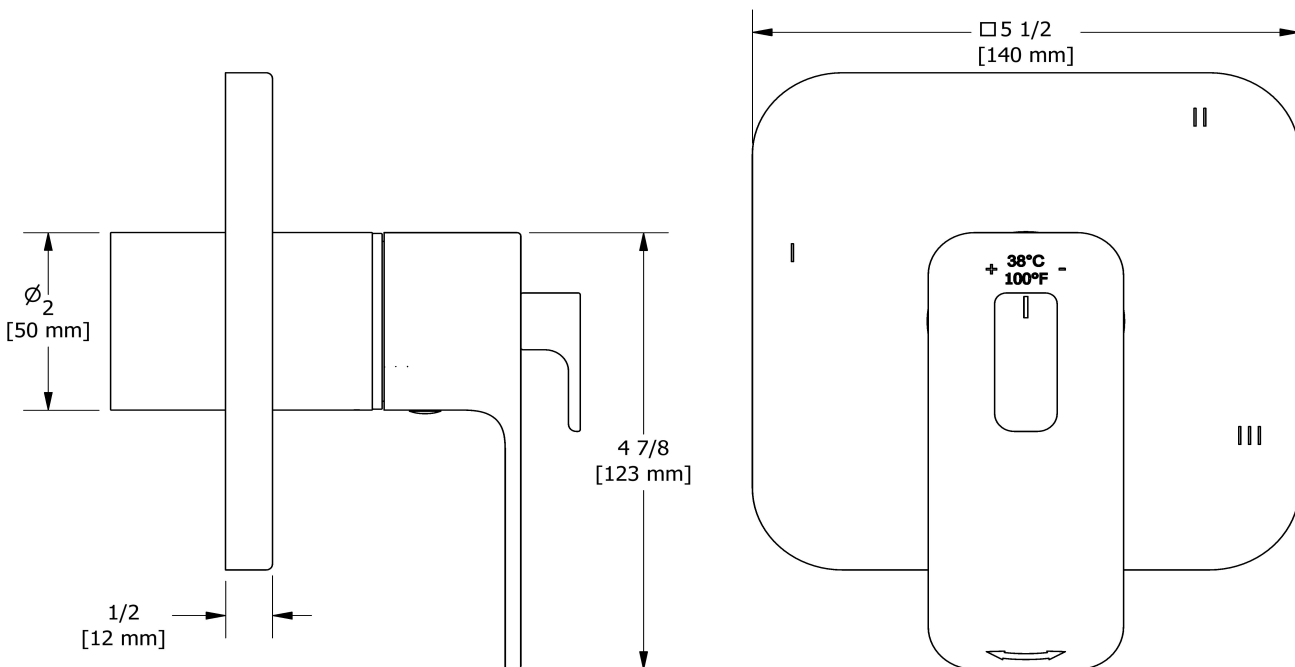

Sizes, models and finishes may differ from those presented.

Warranty

This **Riobel Inc.** product you have purchased carries a Limited Lifetime Warranty on the chrome, PVD finish, blacks and all working parts and is guaranteed from the initial purchase date against all manufacturing defects. All other finishes, including plastic components, are guaranteed for one year. All electric and/or electronic parts are covered by a 5-year limited warranty.

Customer Service

Ontario, West Canada : 888-287-5354 Quebec, Maritimes, United States : 866-473-8442

2020.06.11