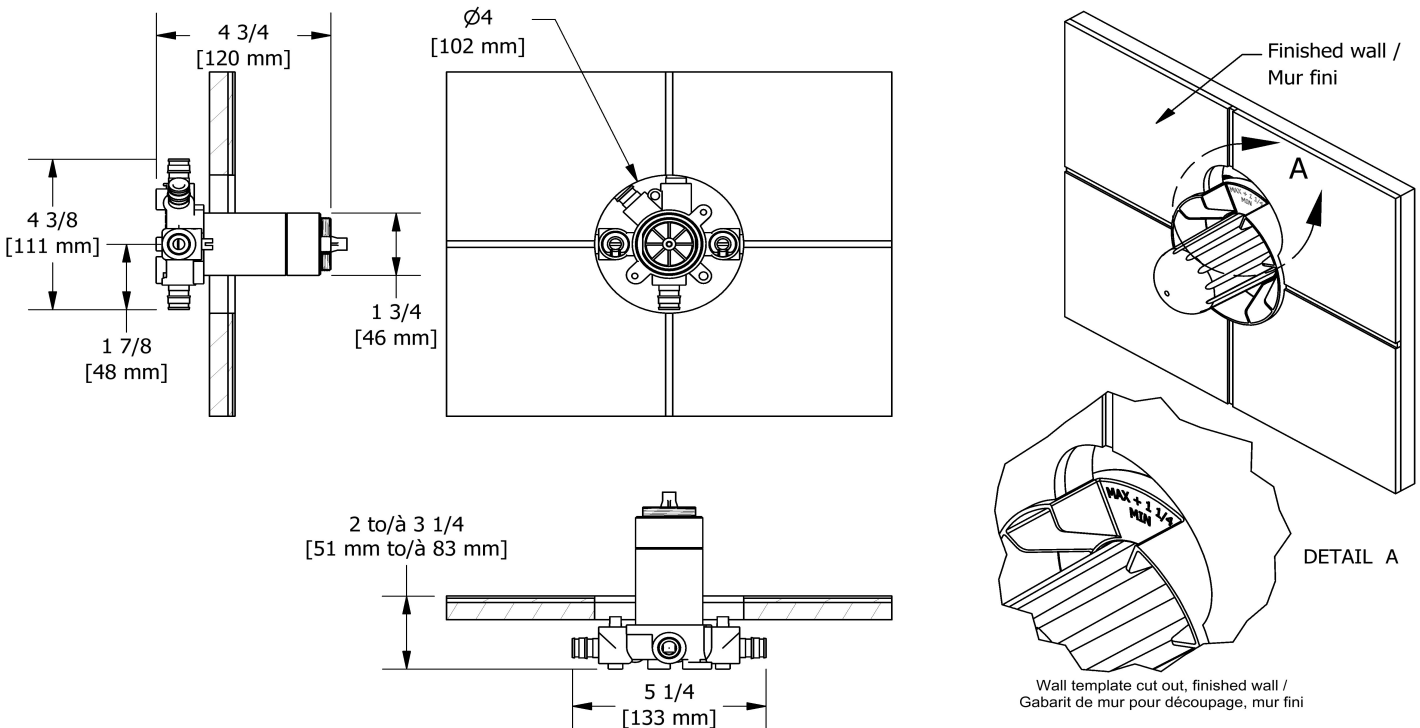

Certifications

- CSA B125.1
- ASME A112.18.1
- ASSE 1016
- CMR248 Approval
- ADA