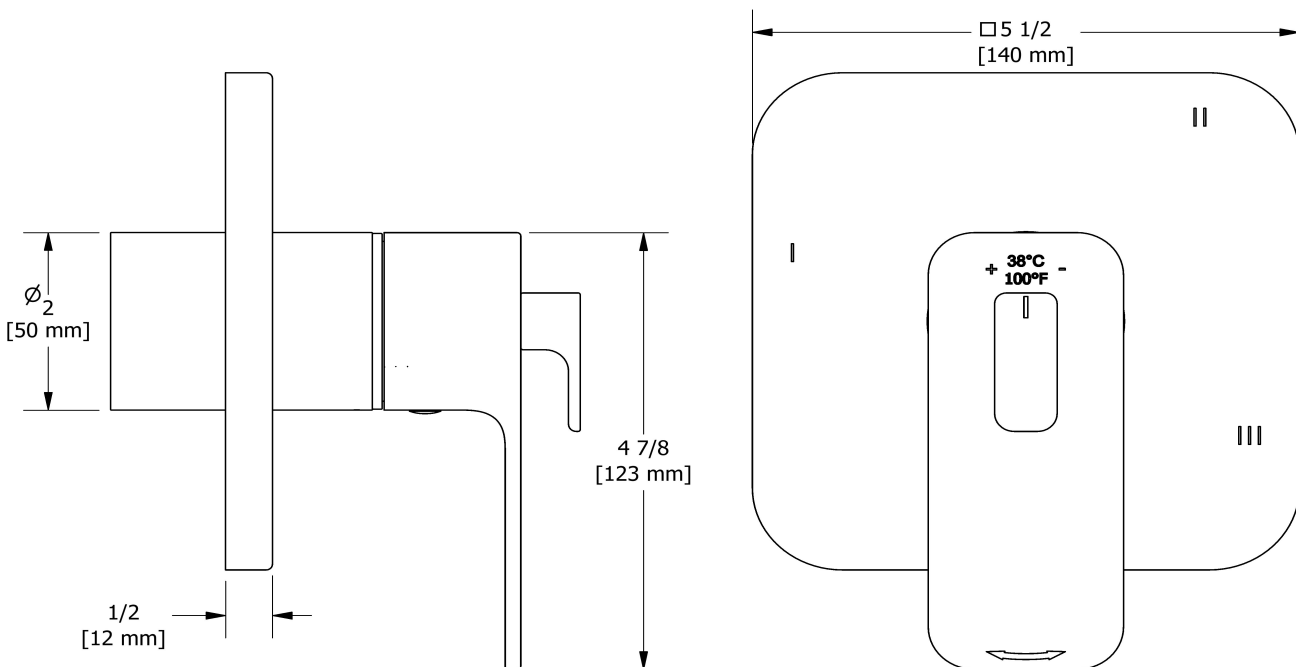

Sizes, models and finishes may differ from those presented.

Warranty

This **Riobel Inc.** product you have purchased carries a Limited Lifetime Warranty on the chrome, PVD finish, blacks and all working parts and is guaranteed from the initial purchase date against all manufacturing defects. All other finishes, including plastic components, are guaranteed for one year. All electric and/or electronic parts are covered by a 5-year limited warranty.

Customer Service

Ontario, West Canada : 888-287-5354 Quebec, Maritimes, United States : 866-473-8442

2020.06.11