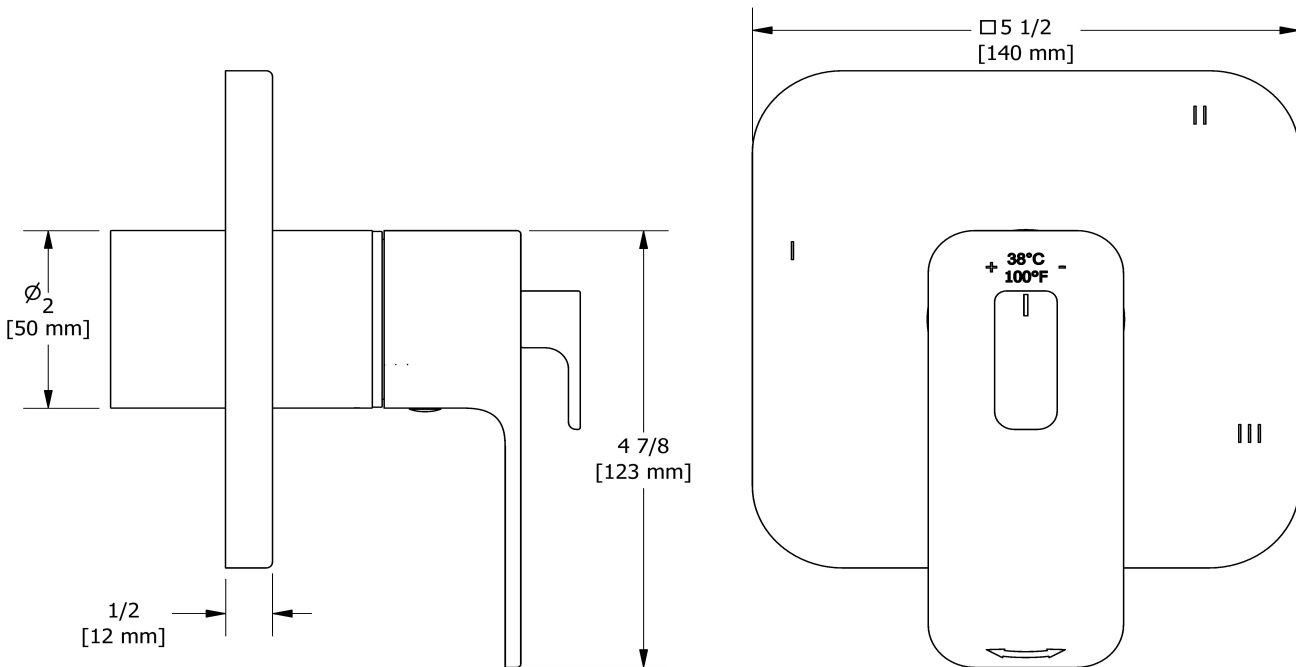

Sizes, models and finishes may differ from those presented.

Warranty

This **Riobel Inc.** product you have purchased carries a Limited Lifetime Warranty on the chrome, PVD finish, blacks and all working parts and is guaranteed from the initial purchase date against all manufacturing defects. All other finishes, including plastic components, are guaranteed for one year. All electric and/or electronic parts are covered by a 5-year limited warranty.

Customer Service

Ontario, West Canada : 888-287-5354 Quebec, Maritimes, United States : 866-473-8442