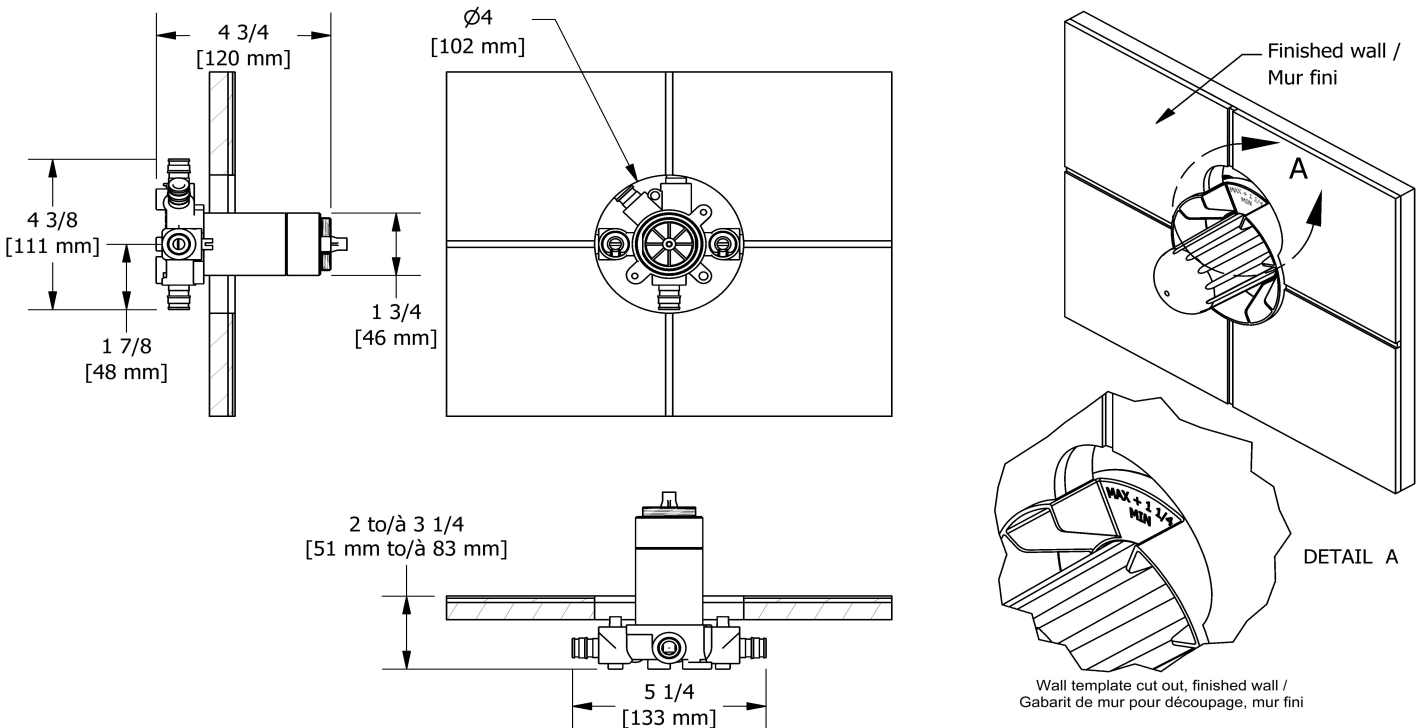

3-way Type T/P coaxial complete valve EXPANSION
PEX
EQ45-EX

Specifications

Composition

- TEQ45C - 3-way Type T/P coaxial valve trim
- R45-EX - 3-way Type T/P coaxial valve rough without cartridge EXPANSION PEX

Available colors

- C : Chrome
- BN : Brushed Nickel (PVD)

Available flows

- 24 L/min, 6.3 gpm (US) 60psi
- Type TP - For use with shower heads rated at 7L/min (1.8 gpm) or higher

Certifications

- CSA B125.1
- ASME A112.18.1
- ASSE 1016
- CMR248 Approval
- ADA

Customer Service

Ontario, West Canada : 888-287-5354 Quebec, Maritimes, United States : 866-473-8442

3-way Type T/P coaxial valve trim
TEQ45

Specifications

Descriptions

- R45, R45-SPEX or R45-EX rough required to complete
- Thermostatic/pressure balance coaxial cartridge with check valves
- Trim only
- 6 positions (OFF, 1, 1 and 2, 2, 2 and 3, 3) share