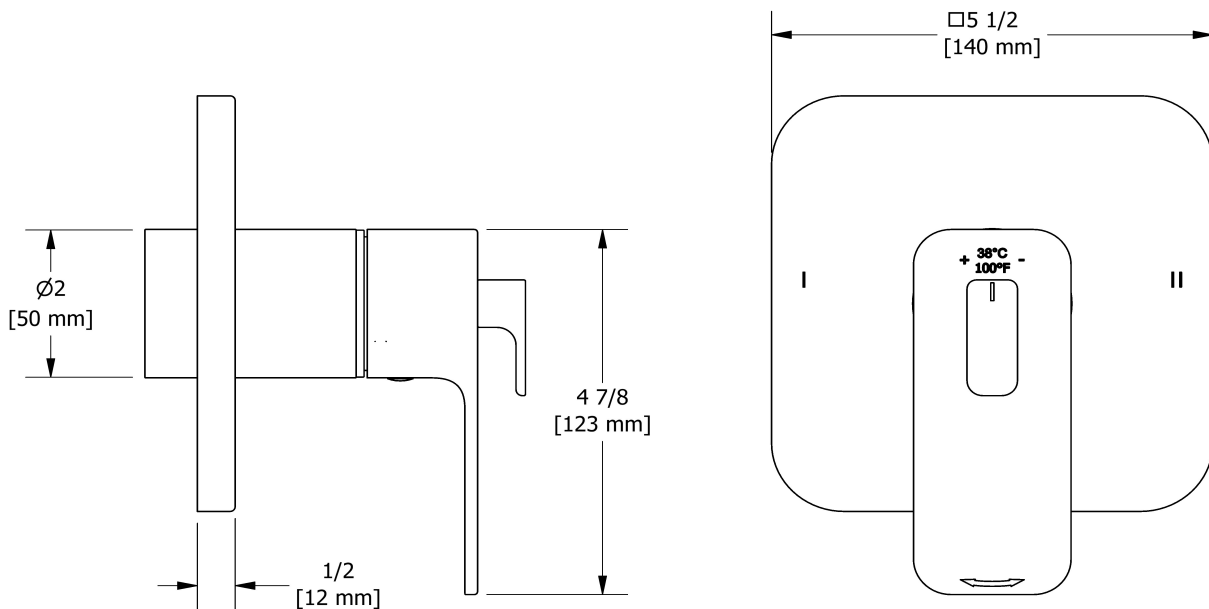

Sizes, models and finishes may differ from those presented.

Warranty

This **Riobel Inc.** product you have purchased carries a Limited Lifetime Warranty on the chrome, PVD finish, blacks and all working parts and is guaranteed from the initial purchase date against all manufacturing defects. All other finishes, including plastic components, are guaranteed for one year. All electric and/or electronic parts are covered by a 5-year limited warranty.

Customer Service

Ontario, West Canada : 888-287-5354 Quebec, Maritimes, United States : 866-473-8442

2020.06.11