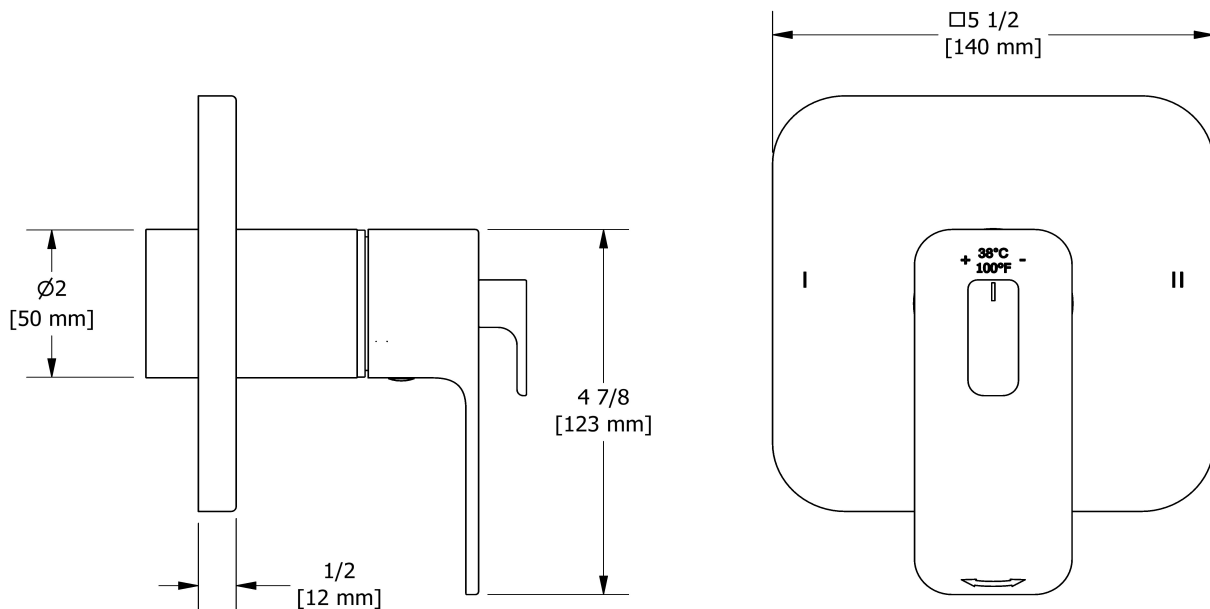

Sizes, models and finishes may differ from those presented.

Warranty

This **Riobel Inc.** product you have purchased carries a Limited Lifetime Warranty on the chrome, PVD finish, blacks and all working parts and is guaranteed from the initial purchase date against all manufacturing defects. All other finishes, including plastic components, are guaranteed for one year. All electric and/or electronic parts are covered by a 5-year limited warranty.

Customer Service

Ontario, West Canada : 888-287-5354 Quebec, Maritimes, United States : 866-473-8442