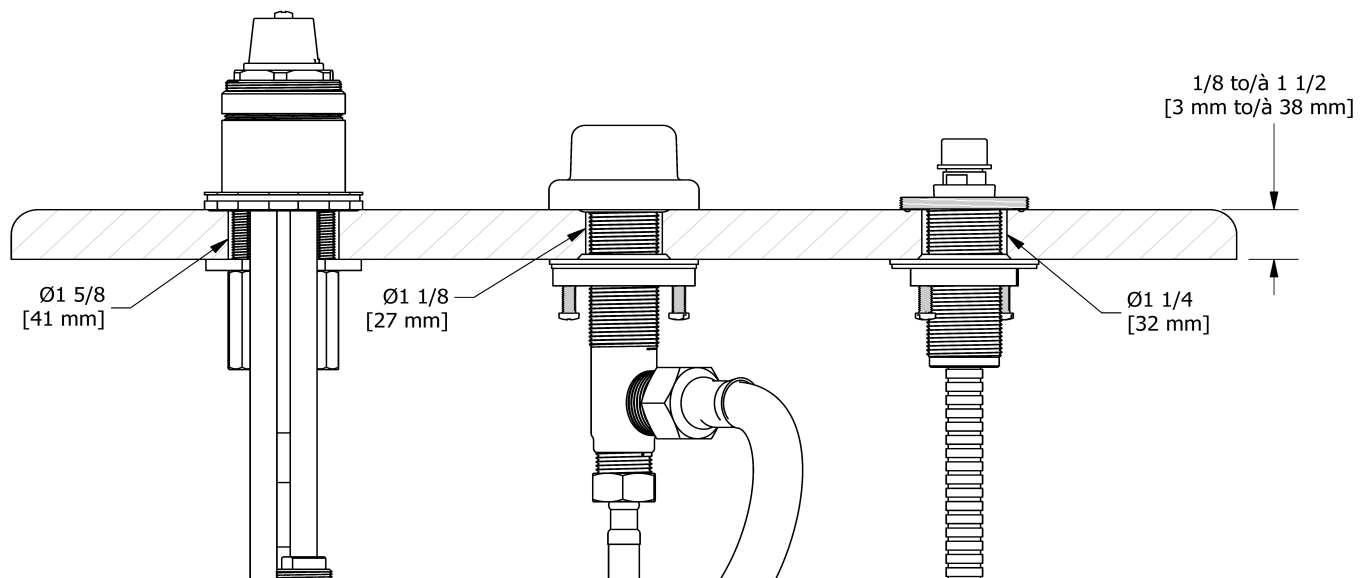

Sizes, models and finishes may differ from those presented.

Warranty

This **Riobel Inc.** product you have purchased carries a Limited Lifetime Warranty on the chrome, PVD finish, blacks and all working parts and is guaranteed from the initial purchase date against all manufacturing defects. All other finishes, including plastic components, are guaranteed for one year. All electric and/or electronic parts are covered by a 5-year limited warranty.

Customer Service

Ontario, West Canada : 888-287-5354 Quebec, Maritimes, United States : 866-473-8442

2020.06.11