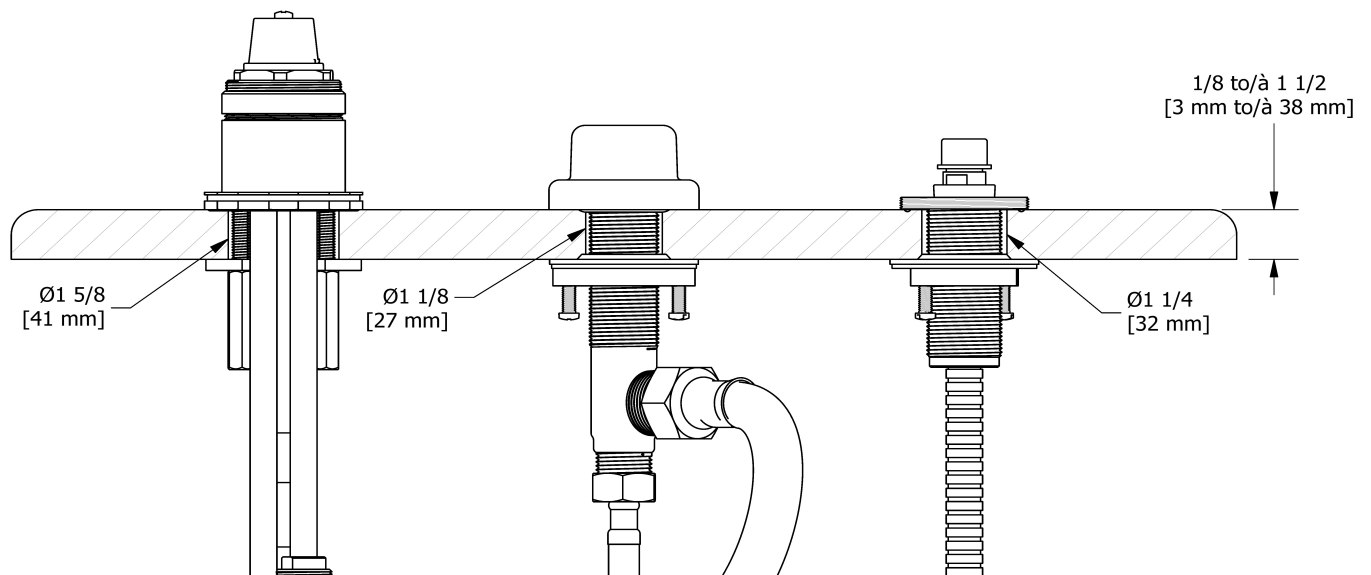

3-piece Type P (pressure balance) deck-mount tub filler with hand shower EXPANSION PEX

EQ16-EX

Specifications

Composition

- TEQ16C - 3-piece Type P (pressure balance) deck-mount tub filler with hand shower trim
- RHTB-EX - 3-piece deck-mount tub filler rough EX

Available colors

- C : Chrome
- BN : Brushed Nickel (PVD)

Available flow

- 23 L/min, 6.0 gpm (US) 60psi

Certifications

- CSA B125.1
- ASME A112.18.1
- ASSE 1016
- CMR248 Approval
- ADA

Sizes, models and finishes may differ from those presented.

Customer Service

Ontario, West Canada : 888-287-5354 Quebec, Maritimes, United States : 866-473-8442

2020.06.11

3-piece Type P (pressure balance) deck-mount tub filler with hand shower trim

TEQ16

Specifications