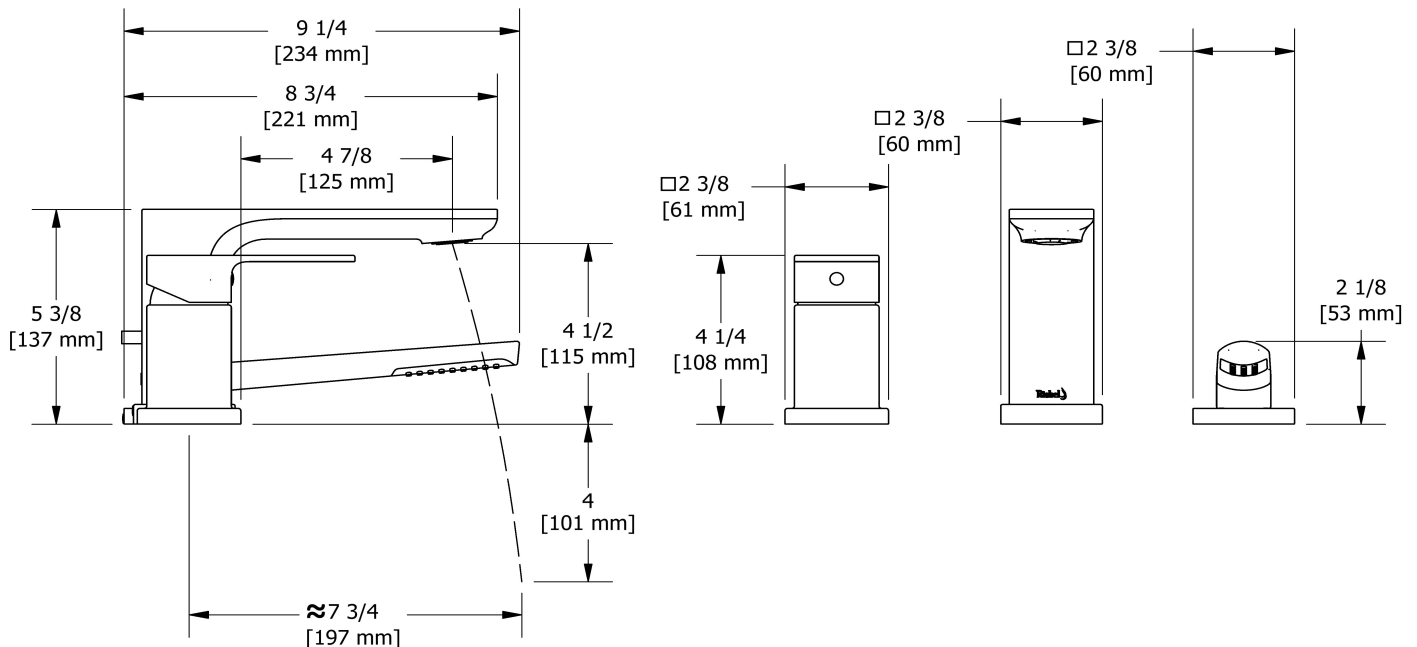

Sizes, models and finishes may differ from those presented.

Warranty

This **Riobel Inc.** product you have purchased carries a Limited Lifetime Warranty on the chrome, PVD finish, blacks and all working parts and is guaranteed from the initial purchase date against all manufacturing defects. All other finishes, including plastic components, are guaranteed for one year. All electric and/or electronic parts are covered by a 5-year limited warranty.

Customer Service

Ontario, West Canada : 888-287-5354 Quebec, Maritimes, United States : 866-473-8442