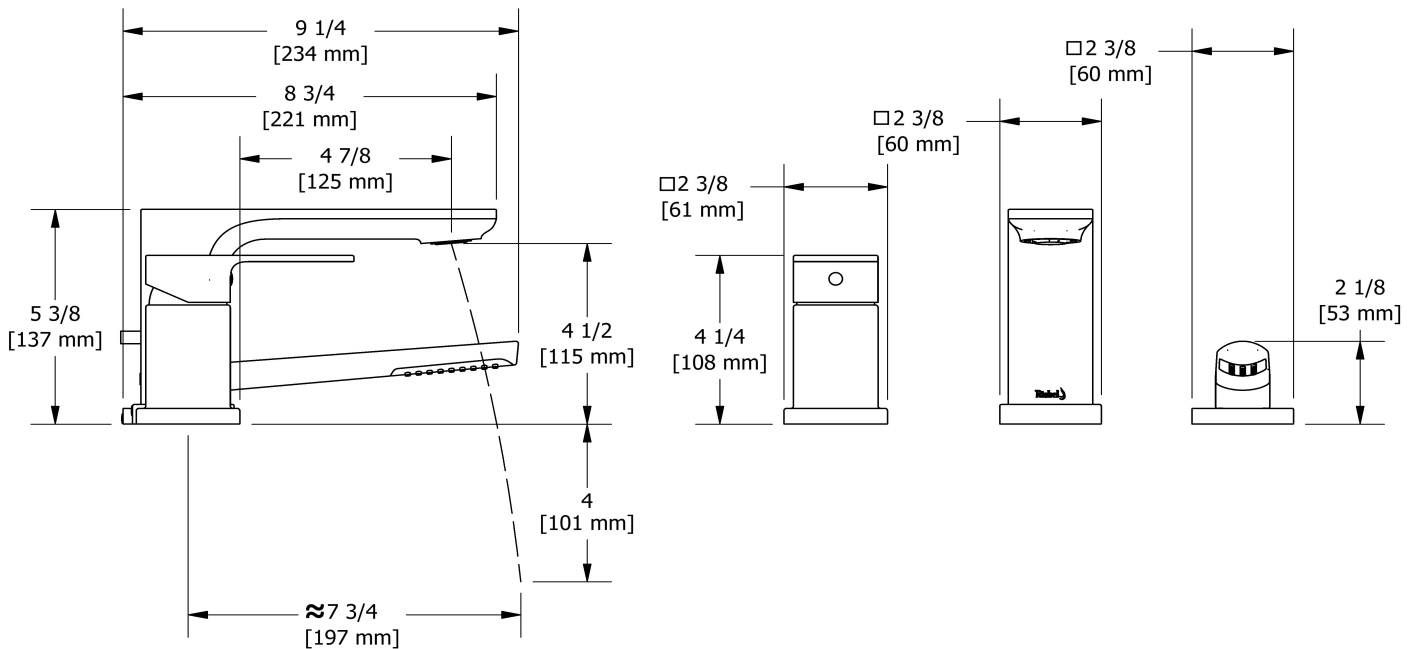

Sizes, models and finishes may differ from those presented.

Warranty

This **Riobel Inc.** product you have purchased carries a Limited Lifetime Warranty on the chrome, PVD finish, blacks and all working parts and is guaranteed from the initial purchase date against all manufacturing defects. All other finishes, including plastic components, are guaranteed for one year. All electric and/or electronic parts are covered by a 5-year limited warranty.

Customer Service

Ontario, West Canada : 888-287-5354 Quebec, Maritimes, United States : 866-473-8442