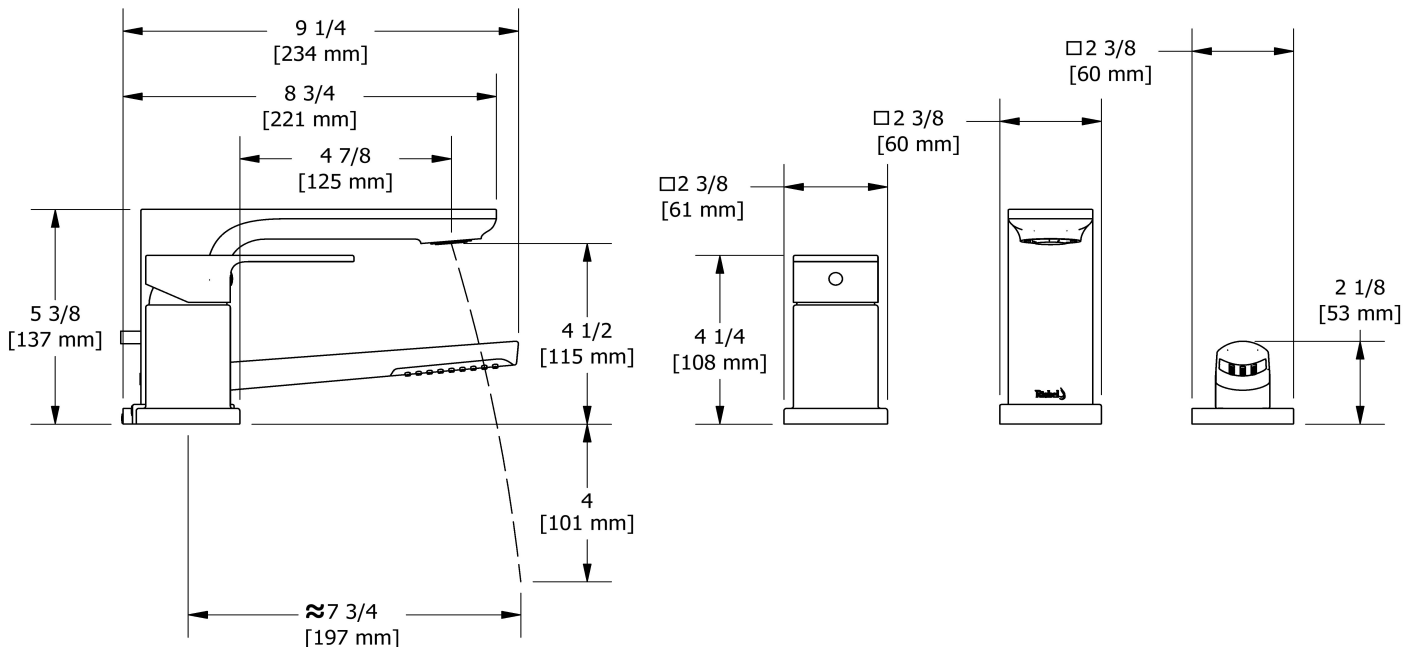

3-piece Type P (pressure balance) deck-mount tub filler with hand shower PEX

EQ16-SPEX

Specifications

Composition

- TEQ16C - 3-piece Type P (pressure balance) deck-mount tub filler with hand shower trim
- RHTB-SPEX - 3-piece deck-mount tub filler rough SPEX

Available colors

- C : Chrome
- BN : Brushed Nickel (PVD)

Available flow

- 23 L/min, 6.0 gpm (US) 60psi

Certifications

- CSA B125.1
- ASME A112.18.1
- ASSE 1016
- CMR248 Approval
- ADA

Sizes, models and finishes may differ from those presented.

Customer Service

Ontario, West Canada : 888-287-5354 Quebec, Maritimes, United States : 866-473-8442

3-piece Type P (pressure balance) deck-mount tub filler with hand shower trim

TEQ16

Specifications

Descriptions