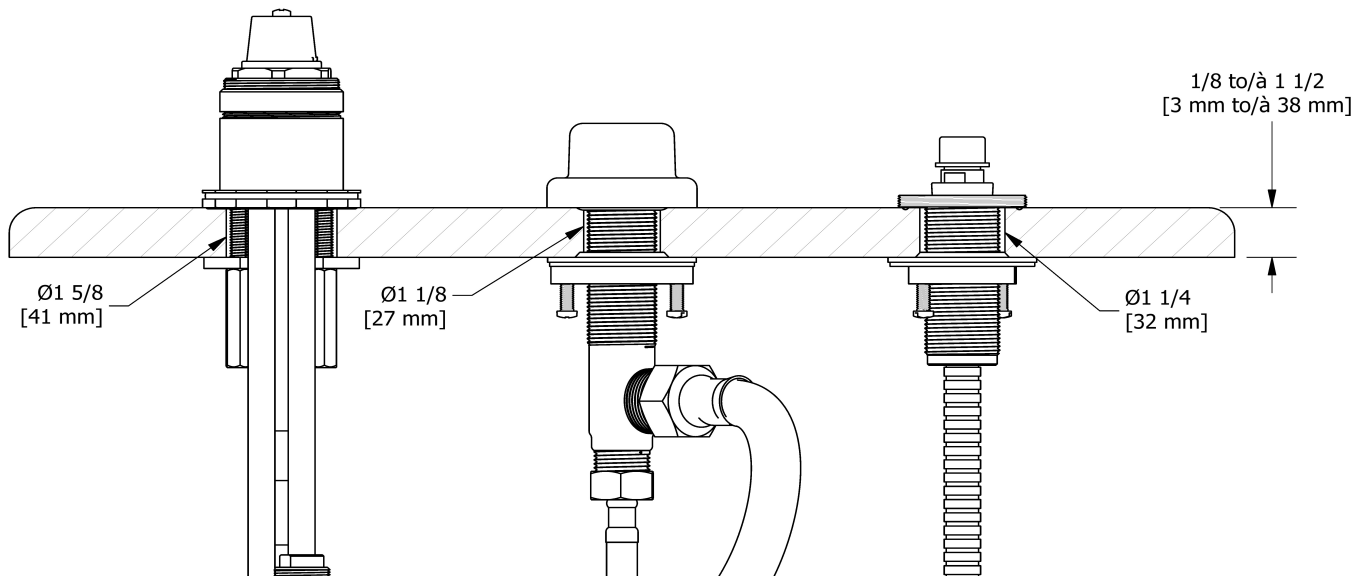

3-piece Type P (pressure balance) deck-mount tub filler with hand shower EXPANSION PEX

EQ16-EX

Specifications

Composition

- TEQ16C - 3-piece Type P (pressure balance) deck-mount tub filler with hand shower trim
- RHTB-EX - 3-piece deck-mount tub filler rough EX

Available colors

- C : Chrome
- BN : Brushed Nickel (PVD)

Available flow

- 23 L/min, 6.0 gpm (US) 60psi

Certifications

- CSA B125.1
- ASME A112.18.1
- ASSE 1016
- CMR248 Approval
- ADA

Sizes, models and finishes may differ from those presented.

Customer Service

Ontario, West Canada : 888-287-5354 Quebec, Maritimes, United States : 866-473-8442

2020.06.11

3-piece Type P (pressure balance) deck-mount tub filler with hand shower trim

TEQ16

Specifications