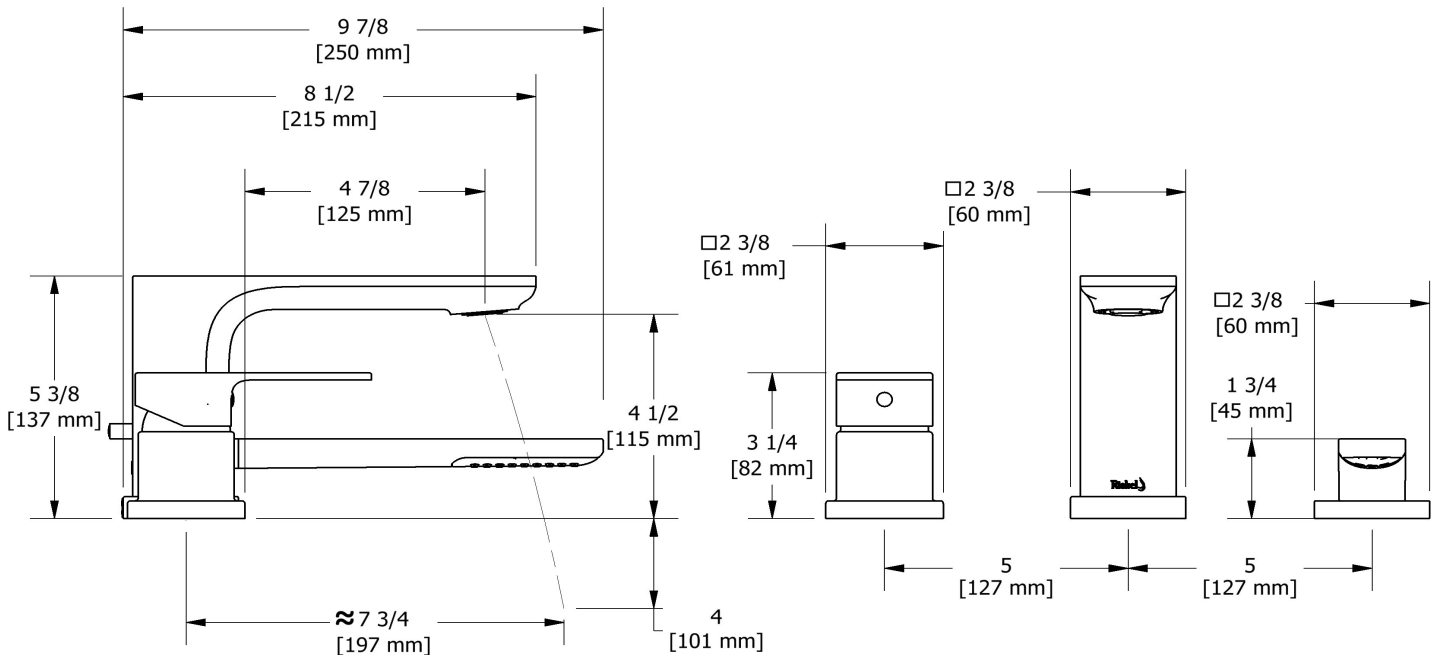

Sizes, models and finishes may differ from those presented.

Warranty

This **Riobel Inc.** product you have purchased carries a Limited Lifetime Warranty on the chrome, PVD finish, blacks and all working parts and is guaranteed from the initial purchase date against all manufacturing defects. All other finishes, including plastic components, are guaranteed for one year. All electric and/or electronic parts are covered by a 5-year limited warranty.

Customer Service

Ontario, West Canada : 888-287-5354 Quebec, Maritimes, United States : 866-473-8442