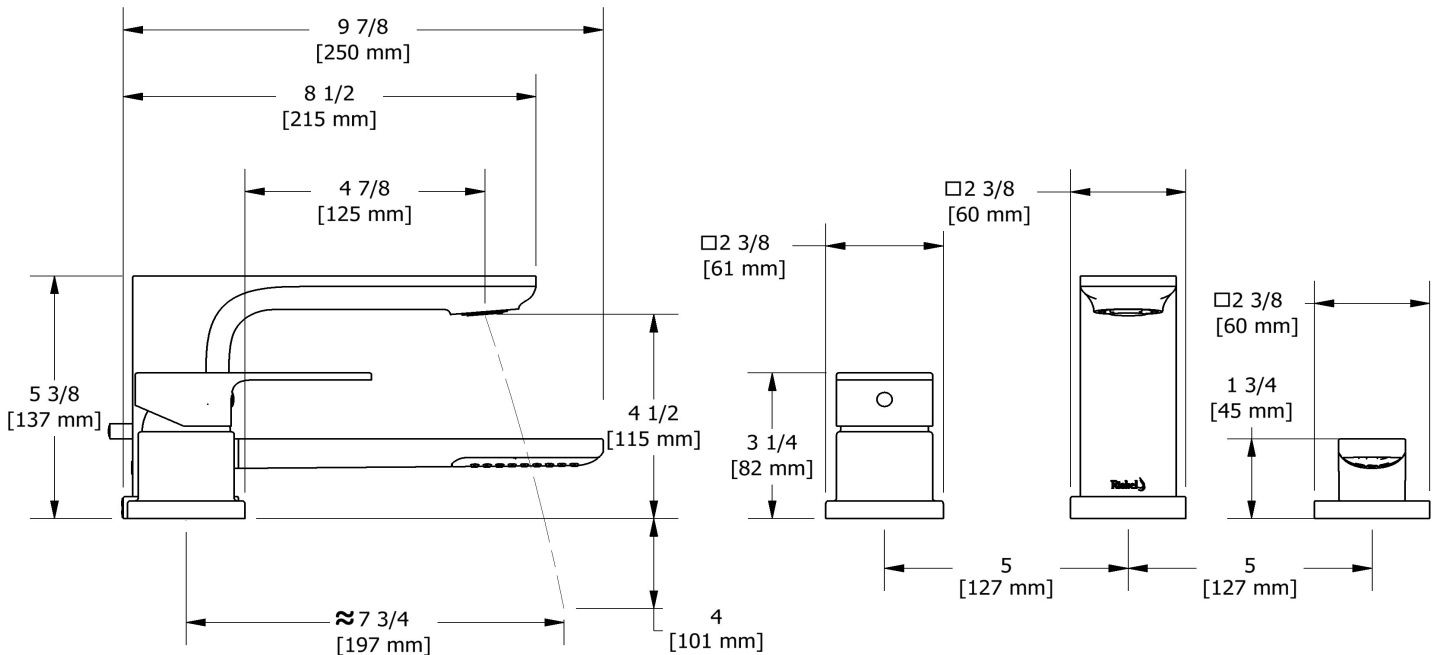

3-piece deck-mount tub filler with hand shower
EXPANSION PEX
EQ10-EX

Specifications

Composition

- TEQ10C - 3-piece deck-mount tub filler with hand shower trim
- RHTB-EX - 3-piece deck-mount tub filler rough EX

Available colors

- C : Chrome
- BN : Brushed Nickel (PVD)

Available flow

- 33 L/min, 8.7 gpm (US) 60psi

Certifications

- CSA B125.1
- ASME A112.18.1
- CMR248 Approval
- ADA

Sizes, models and finishes may differ from those presented.

Customer Service

Ontario, West Canada : 888-287-5354 Quebec, Maritimes, United States : 866-473-8442

3-piece deck-mount tub filler with hand shower trim
TEQ10

Specifications

Descriptions

- Trim only
- 1-jet hand shower/scale-free
- Available summer 2016

Customer Service

Ontario, West Canada : 888-287-5354 Quebec, Maritimes, United States : 866-473-8442

3-piece deck-mount tub filler rough EX
RHTB-EX

UPC®

Specifications

Description

- Rough only

Available colors