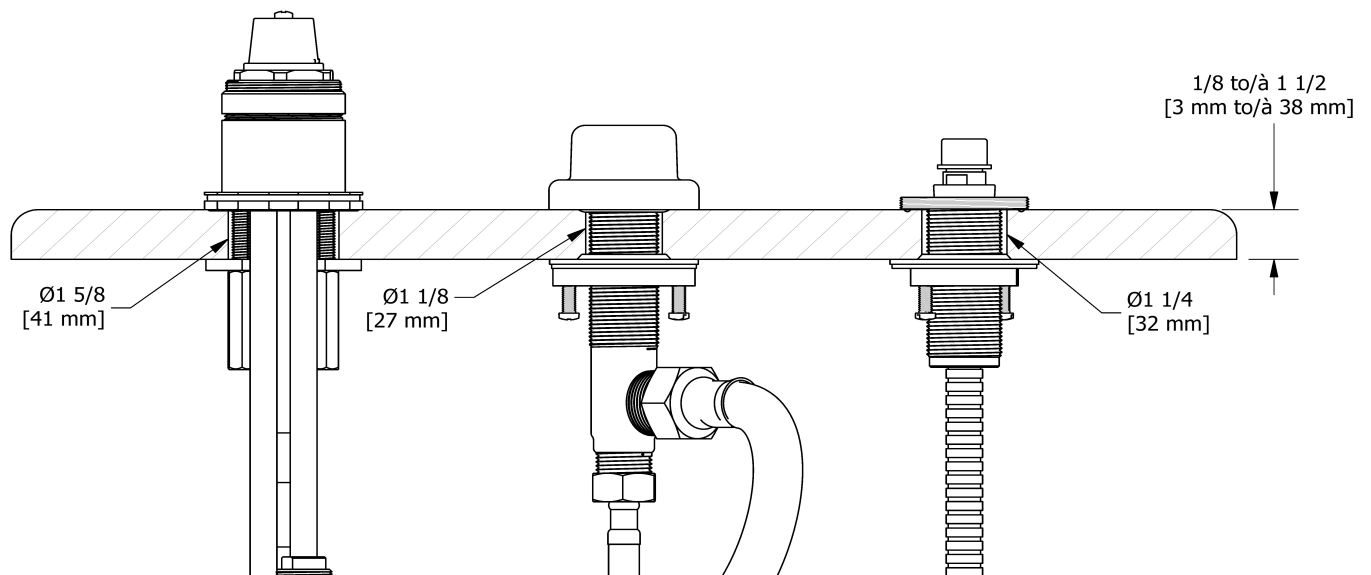

Sizes, models and finishes may differ from those presented.

Warranty

This **Riobel Inc.** product you have purchased carries a Limited Lifetime Warranty on the chrome, PVD finish, blacks and all working parts and is guaranteed from the initial purchase date against all manufacturing defects. All other finishes, including plastic components, are guaranteed for one year. All electric and/or electronic parts are covered by a 5-year limited warranty.

Customer Service

Ontario, West Canada : 888-287-5354 Quebec, Maritimes, United States : 866-473-8442

2020.06.11