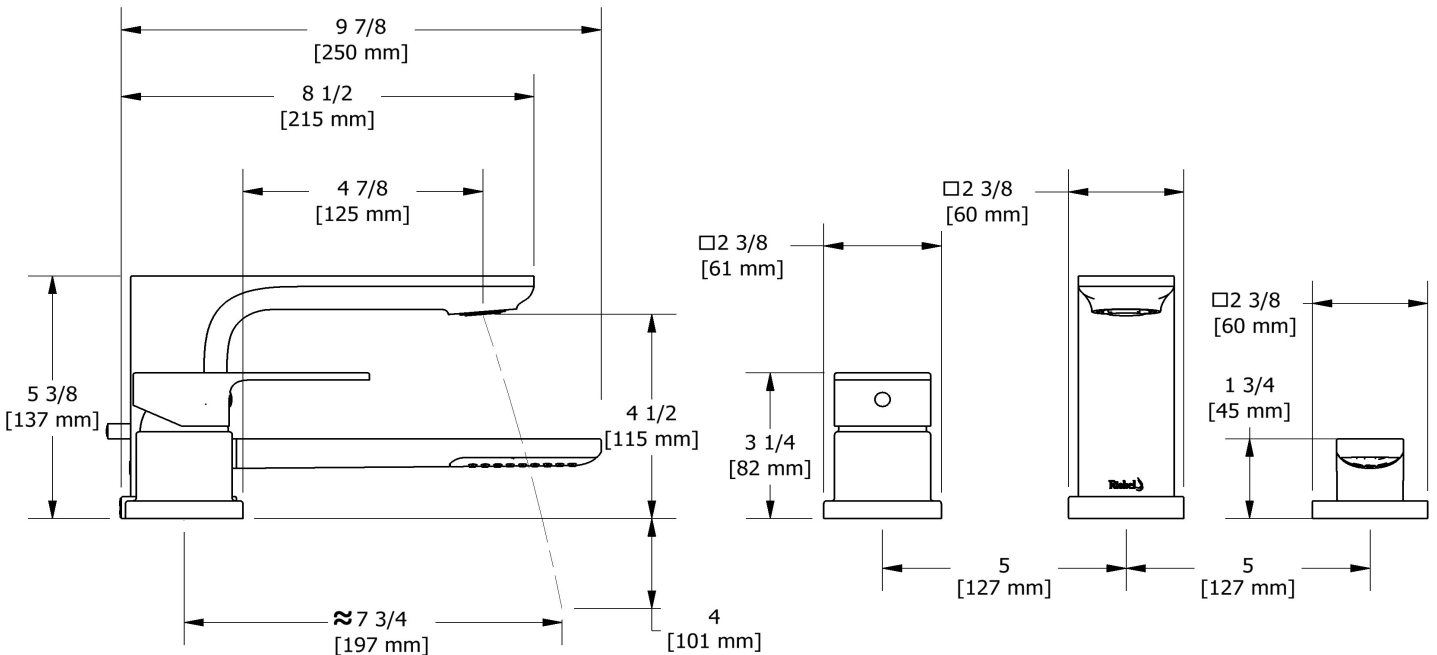

Certifications

- CSA B125.1
- ASME A112.18.1
- ADA

Sizes, models and finishes may differ from those presented.

Warranty

This **Riobel Inc.** product you have purchased carries a Limited Lifetime Warranty on the chrome, PVD finish, blacks and all working parts and is guaranteed from the initial purchase date against all manufacturing defects. All other finishes, including plastic components, are guaranteed for one year. All electric and/or electronic parts are covered by a 5-year limited warranty.

Customer Service

Ontario, West Canada : 888-287-5354 Quebec, Maritimes, United States : 866-473-8442