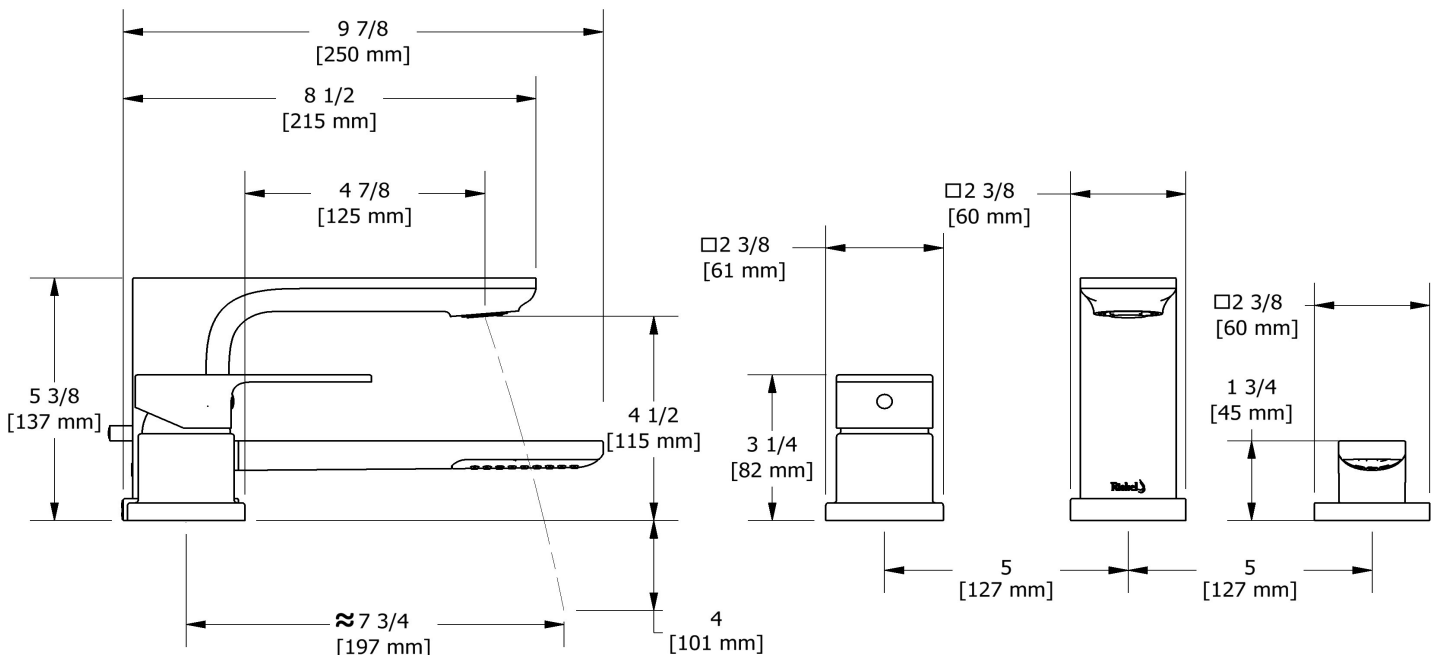

3-piece deck-mount tub filler with hand shower PEX
EQ10-SPEX

Specifications

Composition

- TEQ10C - 3-piece deck-mount tub filler with hand shower trim
- RHTB-SPEX - 3-piece deck-mount tub filler rough SPEX

Available colors

- C : Chrome
- BN : Brushed Nickel (PVD)

Available flow

- 33 L/min, 8.7 gpm (US) 60psi

Certifications

- CSA B125.1
- ASME A112.18.1
- CMR248 Approval
- ADA

Sizes, models and finishes may differ from those presented.

Customer Service

Ontario, West Canada : 888-287-5354 Quebec, Maritimes, United States : 866-473-8442

3-piece deck-mount tub filler with hand shower trim
TEQ10

Specifications

Descriptions

- Trim only
- 1-jet hand shower/scale-free
- Available summer 2016

Customer Service

Ontario, West Canada : 888-287-5354 Quebec, Maritimes, United States : 866-473-8442

3-piece deck-mount tub filler rough SPEX
RHTB-SPEX

UPC®

Specifications

Description

- Rough only

Available colors