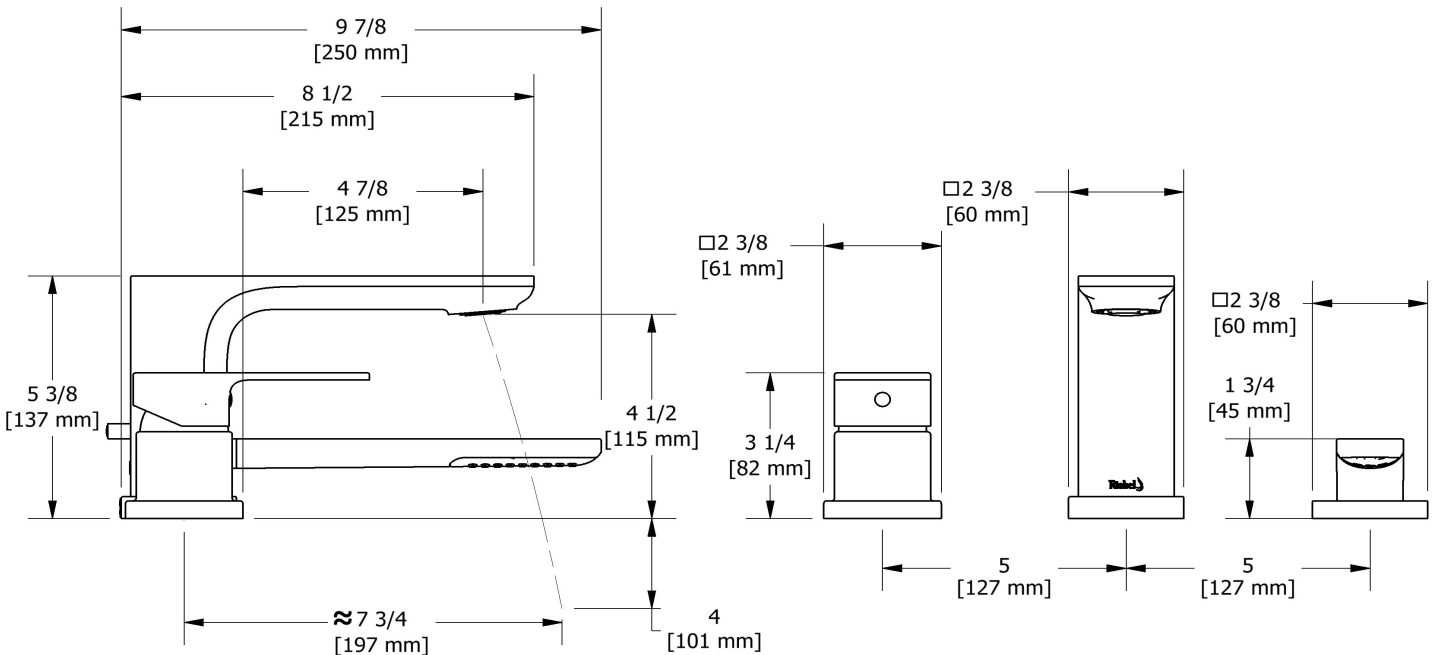

3-piece deck-mount tub filler with hand shower PEX
EQ10-SPEX

Specifications

Composition

- TEQ10C - 3-piece deck-mount tub filler with hand shower trim
- RHTB-SPEX - 3-piece deck-mount tub filler rough SPEX

Available colors

- C : Chrome
- BN : Brushed Nickel (PVD)

Available flow

- 33 L/min, 8.7 gpm (US) 60psi

Certifications

- CSA B125.1
- ASME A112.18.1
- CMR248 Approval
- ADA

Sizes, models and finishes may differ from those presented.

Customer Service

Ontario, West Canada : 888-287-5354 Quebec, Maritimes, United States : 866-473-8442

3-piece deck-mount tub filler with hand shower trim
TEQ10

Specifications

Descriptions

- Trim only
- 1-jet hand shower/scale-free
- Available summer 2016

Customer Service

Ontario, West Canada : 888-287-5354 Quebec, Maritimes, United States : 866-473-8442

3-piece deck-mount tub filler rough SPEX
RHTB-SPEX

UPC®

Specifications

Description

- Rough only

Available colors