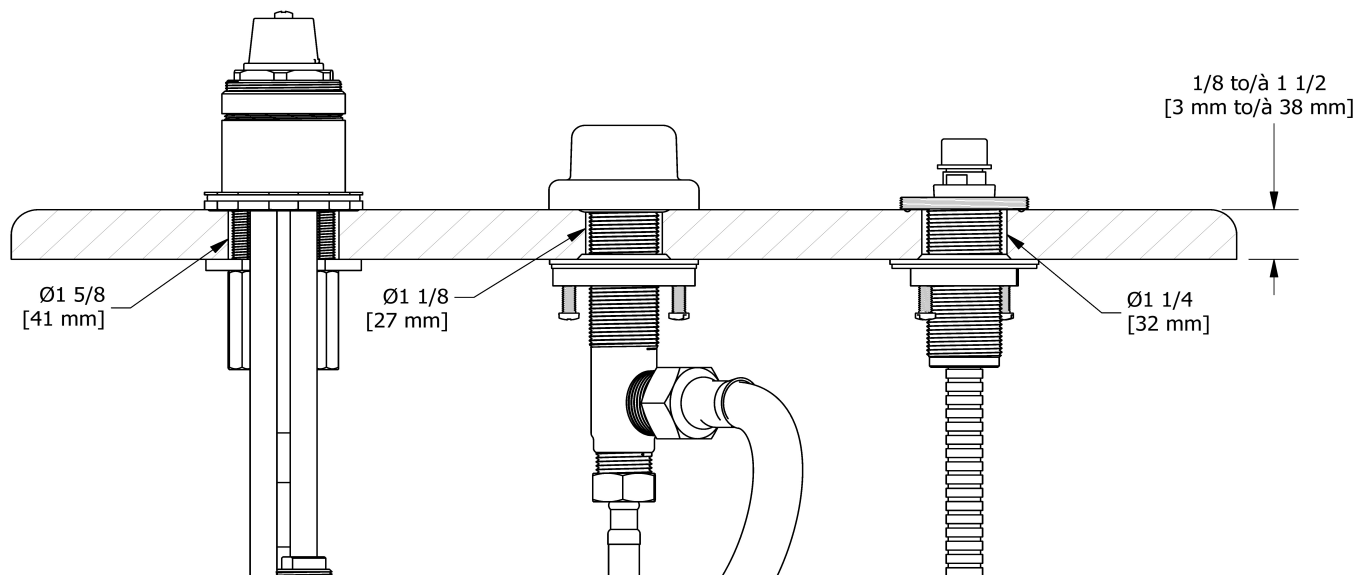

Sizes, models and finishes may differ from those presented.

Warranty

This **Riobel Inc.** product you have purchased carries a Limited Lifetime Warranty on the chrome, PVD finish, blacks and all working parts and is guaranteed from the initial purchase date against all manufacturing defects. All other finishes, including plastic components, are guaranteed for one year. All electric and/or electronic parts are covered by a 5-year limited warranty.

Customer Service

Ontario, West Canada : 888-287-5354 Quebec, Maritimes, United States : 866-473-8442

2020.06.07