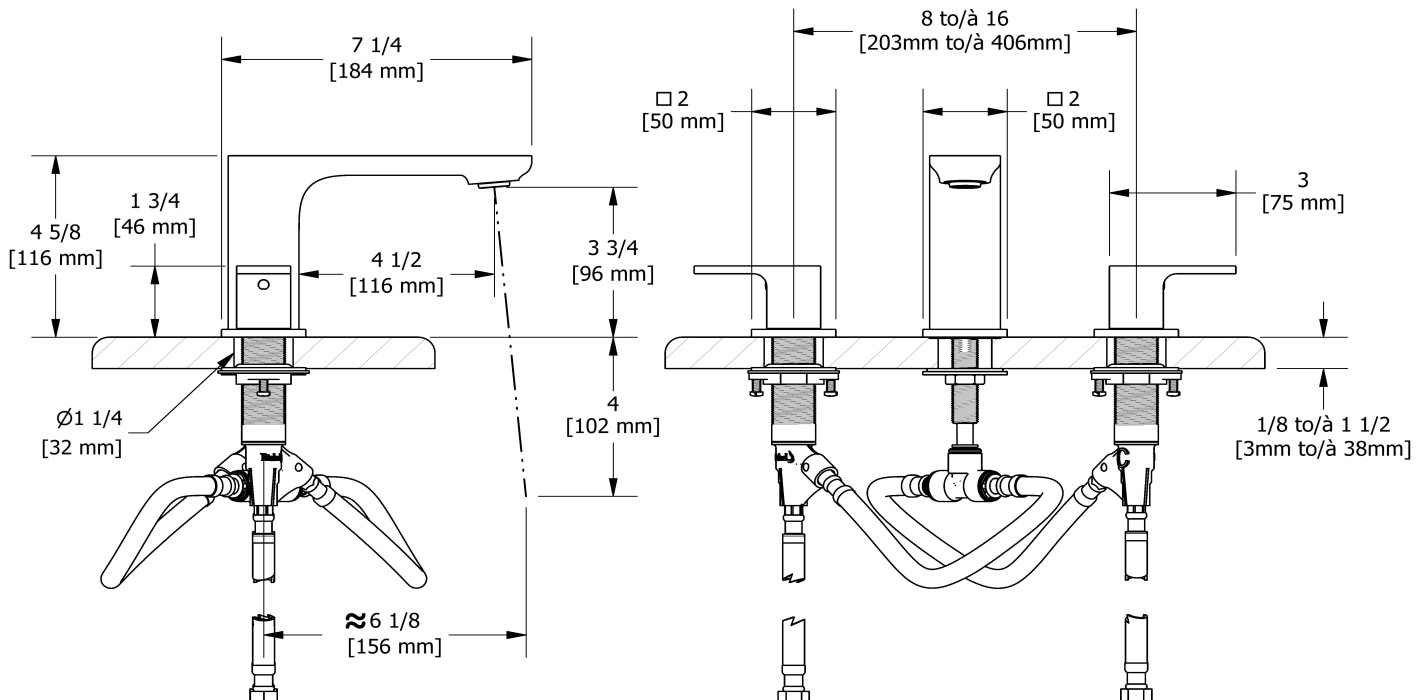

Certifications

- CSA B125.1
- ASME A112.18.1
- ADA