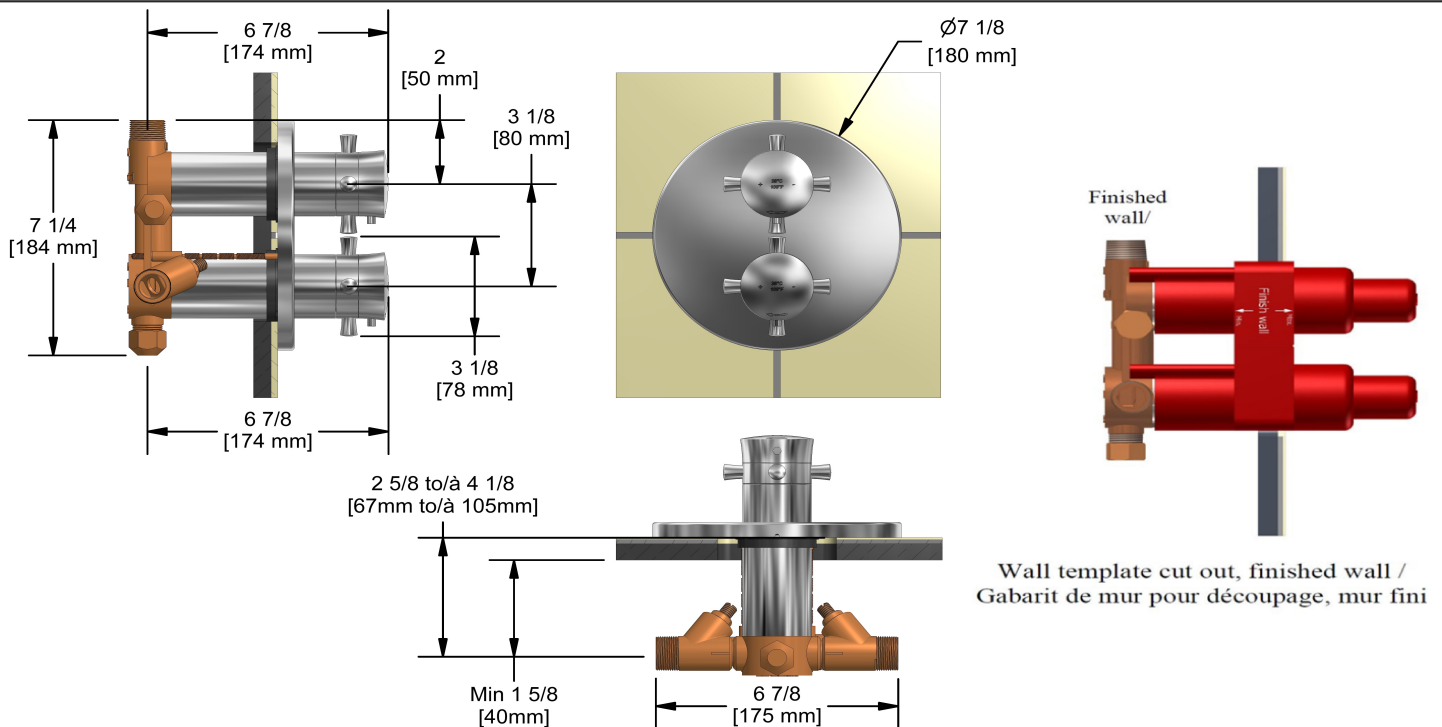

4-way Type T/P 3/4" coaxial complete valve
EDTM83+

UPC®

Specifications

Descriptions

- Service valves
- 2 different temperatures
- 2 integrated volume controls
- 2 thermo/pressure balance coaxial cartridges with check valves
- 4 outlets: two 1/2" outlets male NPT and two 3/4" outlets male NPT or 1/2" female NPT
- 3/4" inlet male NPT, dedicated main water supply required

Available colors

- C : Chrome
- BN : Brushed Nickel (PVD)

Available flows

- Type TP - For use with shower heads rated at 7L/min (1.8 gpm) or higher
- 76 L/min, 20 gpm (US) 60psi

Certifications

- CSA B125.1
- ASME A112.18.1
- ASSE 1016
- CMR248 Approval