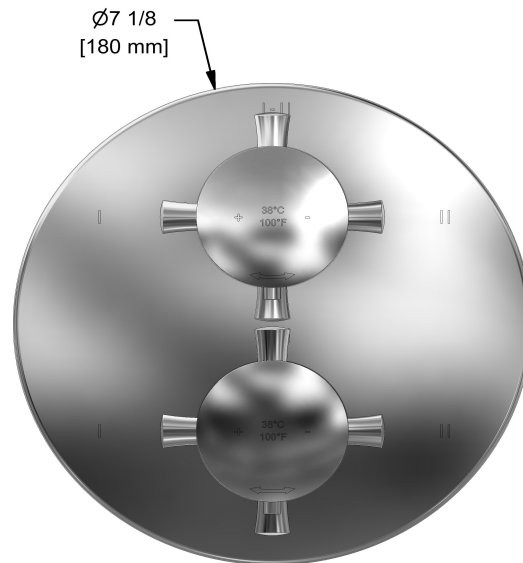

Sizes, models and finishes may differ from those presented.

Warranty

This **Riobel Inc.** product you have purchased carries a Limited Lifetime Warranty on the chrome, PVD finish, blacks and all working parts and is guaranteed from the initial purchase date against all manufacturing defects. All other finishes, including plastic components, are guaranteed for one year. All electric and/or electronic parts are covered by a 5-year limited warranty.

Customer Service

Ontario, West Canada : 888-287-5354 Quebec, Maritimes, United States : 866-473-8442

2020.06.11