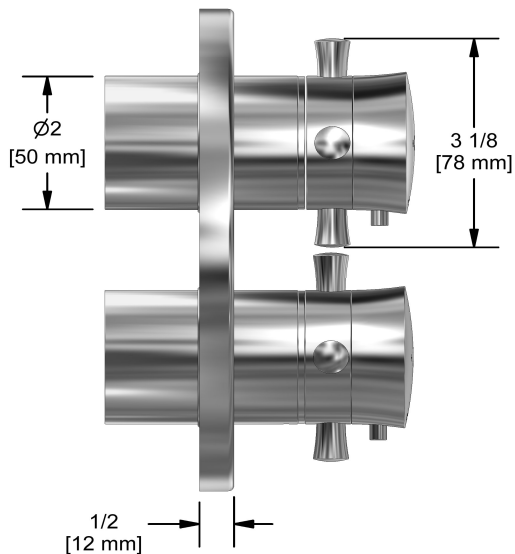

Sizes, models and finishes may differ from those presented.

Warranty

This **Riobel Inc.** product you have purchased carries a Limited Lifetime Warranty on the chrome, PVD finish, blacks and all working parts and is guaranteed from the initial purchase date against all manufacturing defects. All other finishes, including plastic components, are guaranteed for one year. All electric and/or electronic parts are covered by a 5-year limited warranty.

Customer Service

Ontario, West Canada : 888-287-5354 Quebec, Maritimes, United States : 866-473-8442

2020.06.11