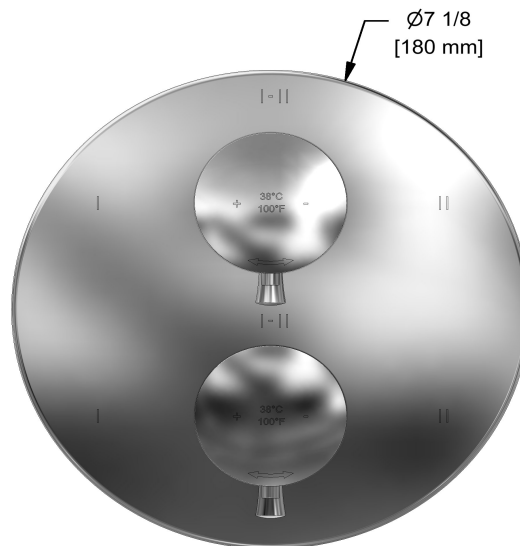

Sizes, models and finishes may differ from those presented.

Warranty

This **Riobel Inc.** product you have purchased carries a Limited Lifetime Warranty on the chrome, PVD finish, blacks and all working parts and is guaranteed from the initial purchase date against all manufacturing defects. All other finishes, including plastic components, are guaranteed for one year. All electric and/or electronic parts are covered by a 5-year limited warranty.

Customer Service

Ontario, West Canada : 888-287-5354 Quebec, Maritimes, United States : 866-473-8442

2020.06.11