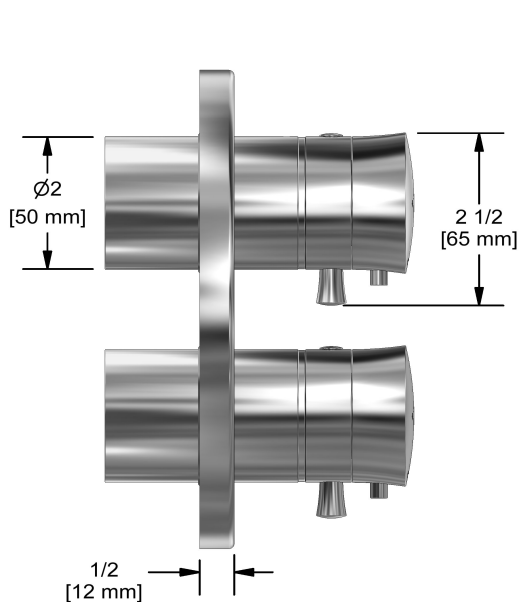

Sizes, models and finishes may differ from those presented.

Warranty

This **Riobel Inc.** product you have purchased carries a Limited Lifetime Warranty on the chrome, PVD finish, blacks and all working parts and is guaranteed from the initial purchase date against all manufacturing defects. All other finishes, including plastic components, are guaranteed for one year. All electric and/or electronic parts are covered by a 5-year limited warranty.

Customer Service

Ontario, West Canada : 888-287-5354 Quebec, Maritimes, United States : 866-473-8442

2020.06.11