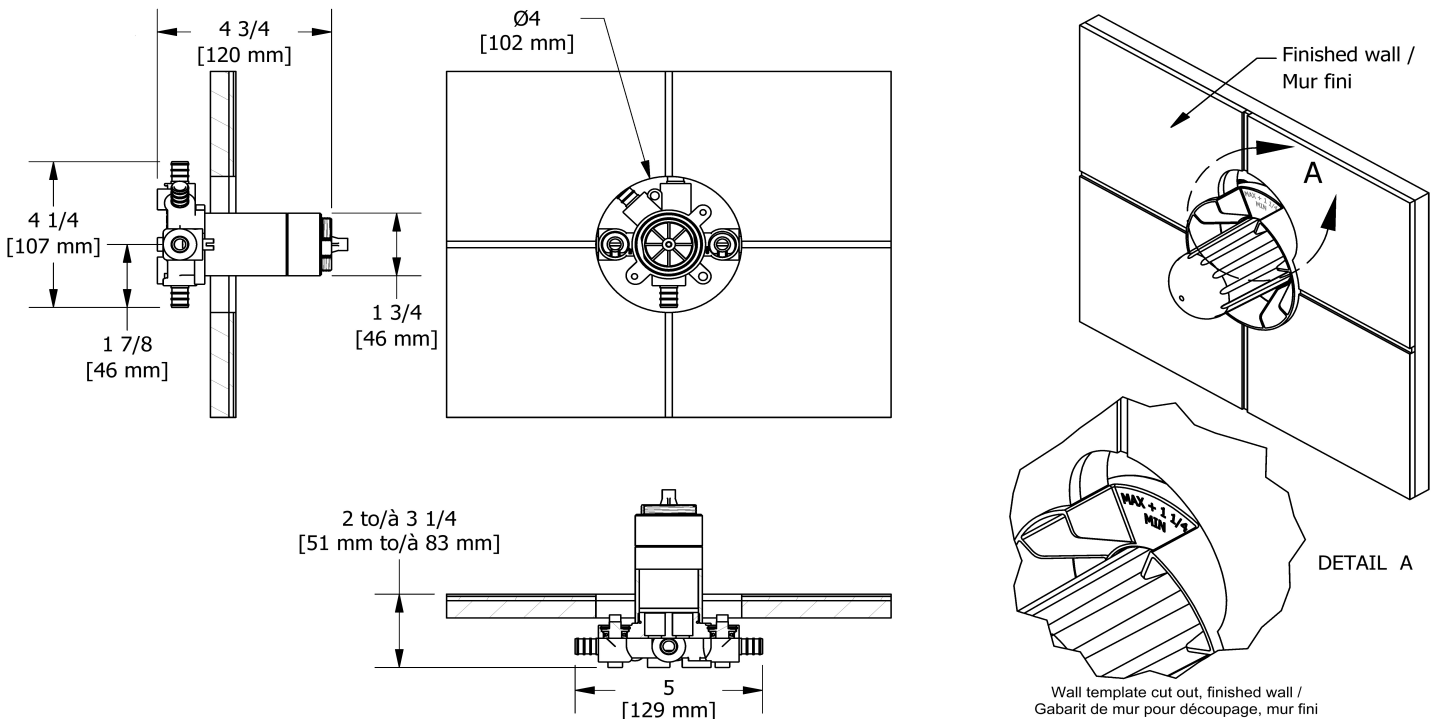

Certifications

- CSA B125.1
- ASME A112.18.1
- ASSE 1016
- CMR248 Approval

UPC®