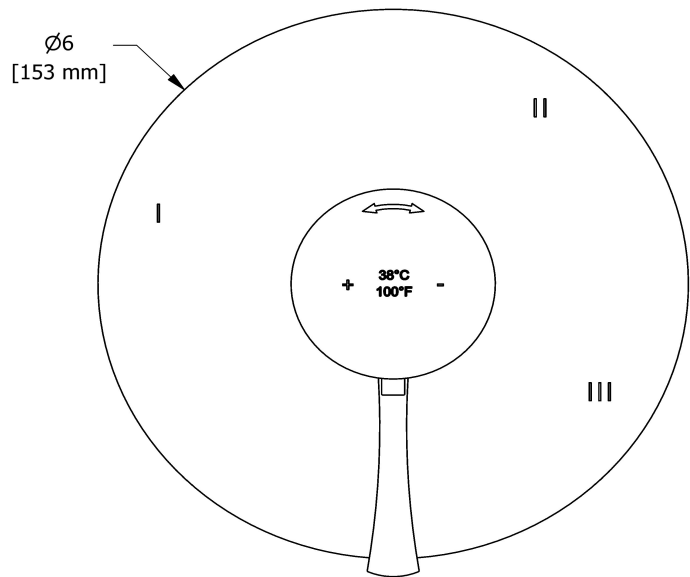

Sizes, models and finishes may differ from those presented.

Warranty

This **Riobel Inc.** product you have purchased carries a Limited Lifetime Warranty on the chrome, PVD finish, blacks and all working parts and is guaranteed from the initial purchase date against all manufacturing defects. All other finishes, including plastic components, are guaranteed for one year. All electric and/or electronic parts are covered by a 5-year limited warranty.

Customer Service

Ontario, West Canada : 888-287-5354 Quebec, Maritimes, United States : 866-473-8442