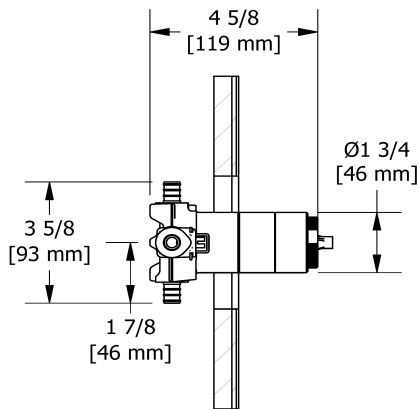

Certifications

- CSA B125.1
- ASME A112.18.1
- ASSE 1016
- CMR248 Approval

UPC®