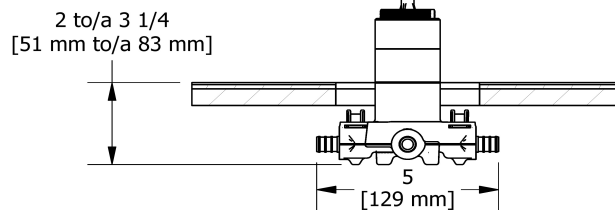

Certifications

- CSA B125.1
- ASME A112.18.1
- ASSE 1016
- CMR248 Approval

UPC®