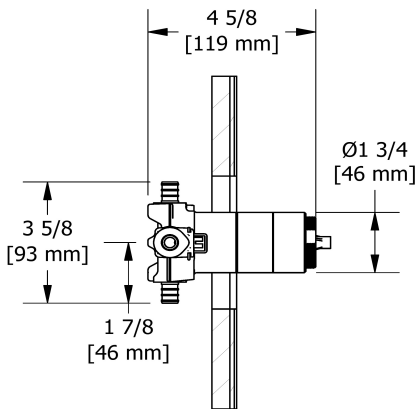

Sizes, models and finishes may differ from thoses presented.

Warranty

This **Riobel Inc.** product you have purchased carries a Limited Lifetime Warranty on the chrome, PVD finish, blacks and all working parts and is guaranteed from the initial purchase date against all manufacturing defects. All other finishes, including plastic components, are guaranteed for one year. All electric and/or electronic parts are covered by a 5-year limited warranty.

Customer Service

Ontario, West Canada : 888-287-5354 Quebec, Maritimes, United States : 866-473-8442