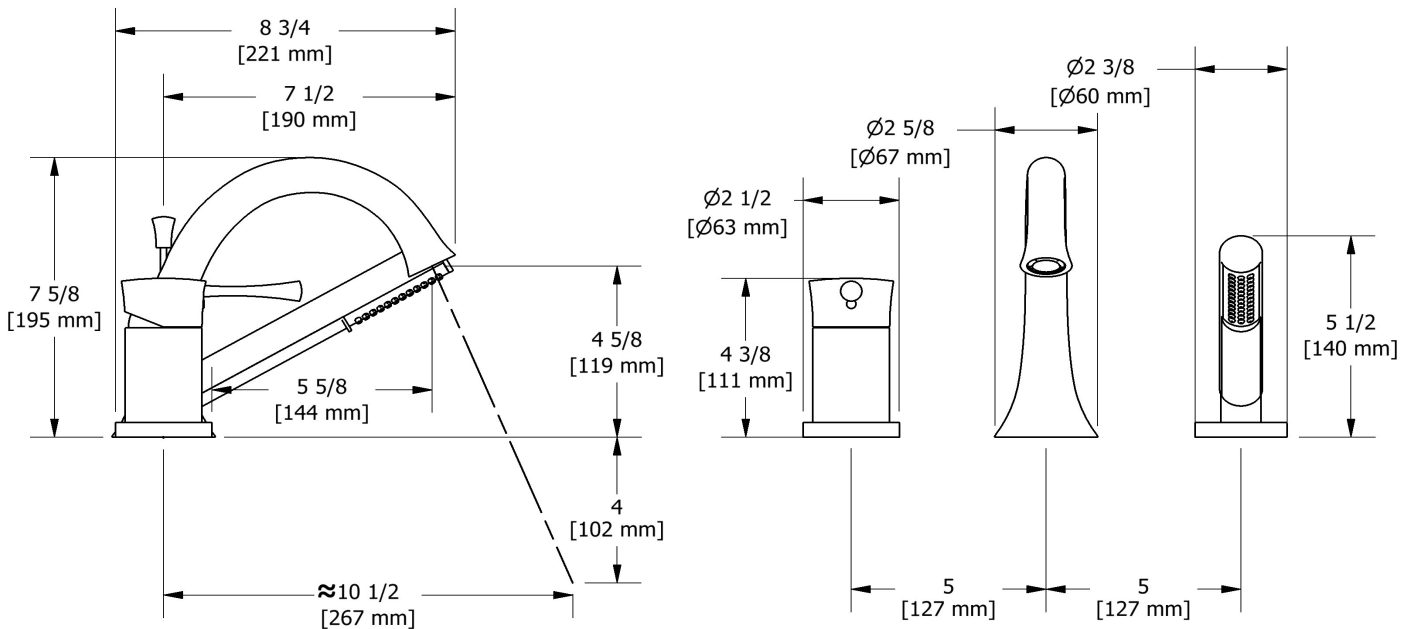

Sizes, models and finishes may differ from those presented.

Warranty

This **Riobel Inc.** product you have purchased carries a Limited Lifetime Warranty on the chrome, PVD finish, blacks and all working parts and is guaranteed from the initial purchase date against all manufacturing defects. All other finishes, including plastic components, are guaranteed for one year. All electric and/or electronic parts are covered by a 5-year limited warranty.

Customer Service

Ontario, West Canada : 888-287-5354 Quebec, Maritimes, United States : 866-473-8442