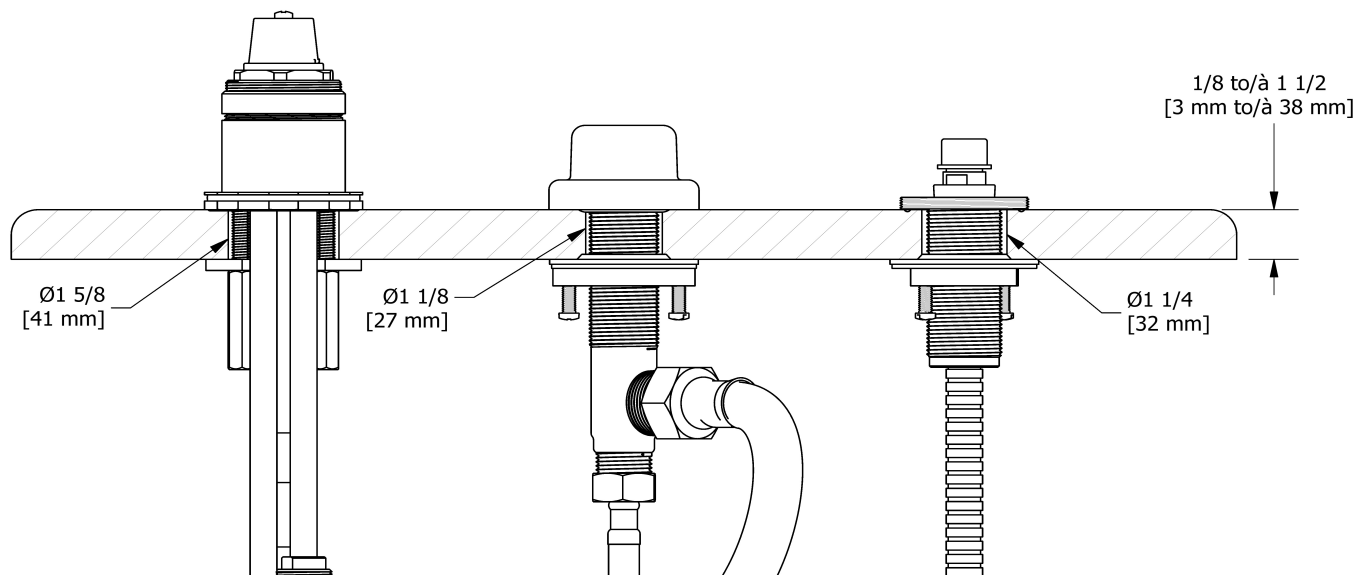

Sizes, models and finishes may differ from those presented.

Warranty

This **Riobel Inc.** product you have purchased carries a Limited Lifetime Warranty on the chrome, PVD finish, blacks and all working parts and is guaranteed from the initial purchase date against all manufacturing defects. All other finishes, including plastic components, are guaranteed for one year. All electric and/or electronic parts are covered by a 5-year limited warranty.

Customer Service

Ontario, West Canada : 888-287-5354 Quebec, Maritimes, United States : 866-473-8442

2020.06.07