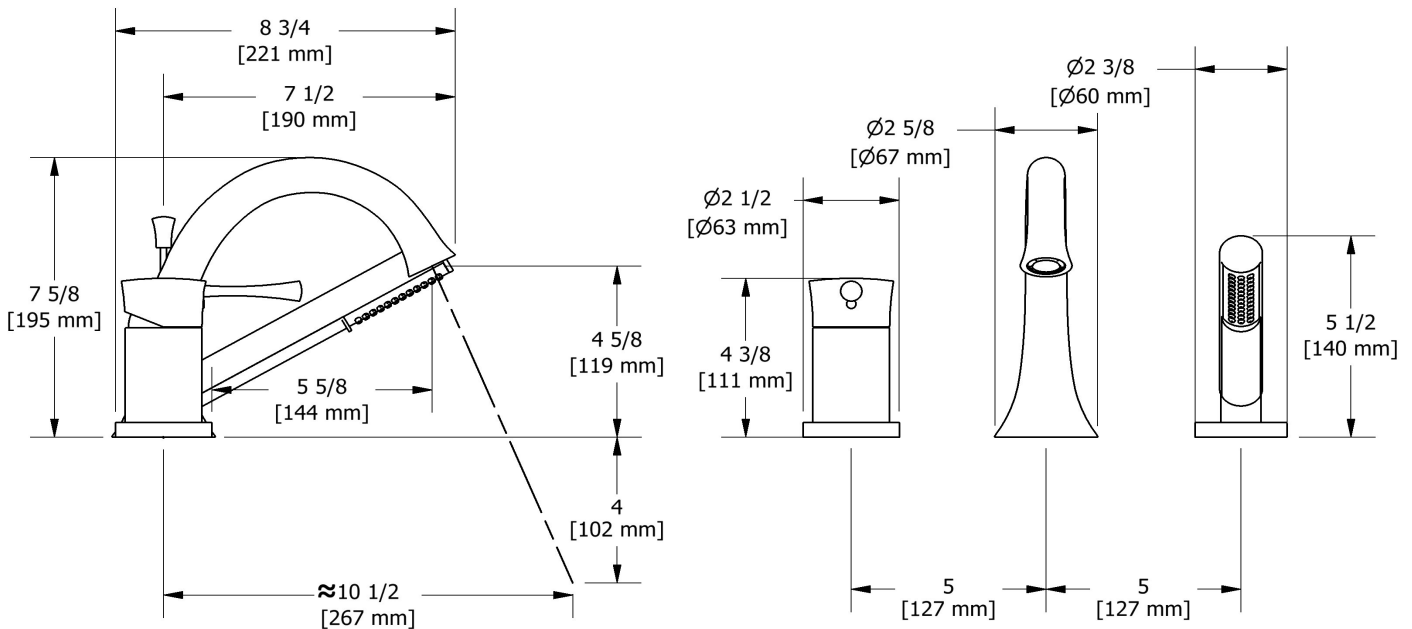

Sizes, models and finishes may differ from those presented.

Warranty

This Riobel Inc. product you have purchased carries a Limited Lifetime Warranty on the chrome, PVD finish, blacks and all working parts and is guaranteed from the initial purchase date against all manufacturing defects. All other finishes, including plastic components, are guaranteed for one year. All electric and/or electronic parts are covered by a 5-year limited warranty.

Customer Service

Ontario, West Canada : 888-287-5354 Quebec, Maritimes, United States : 866-473-8442