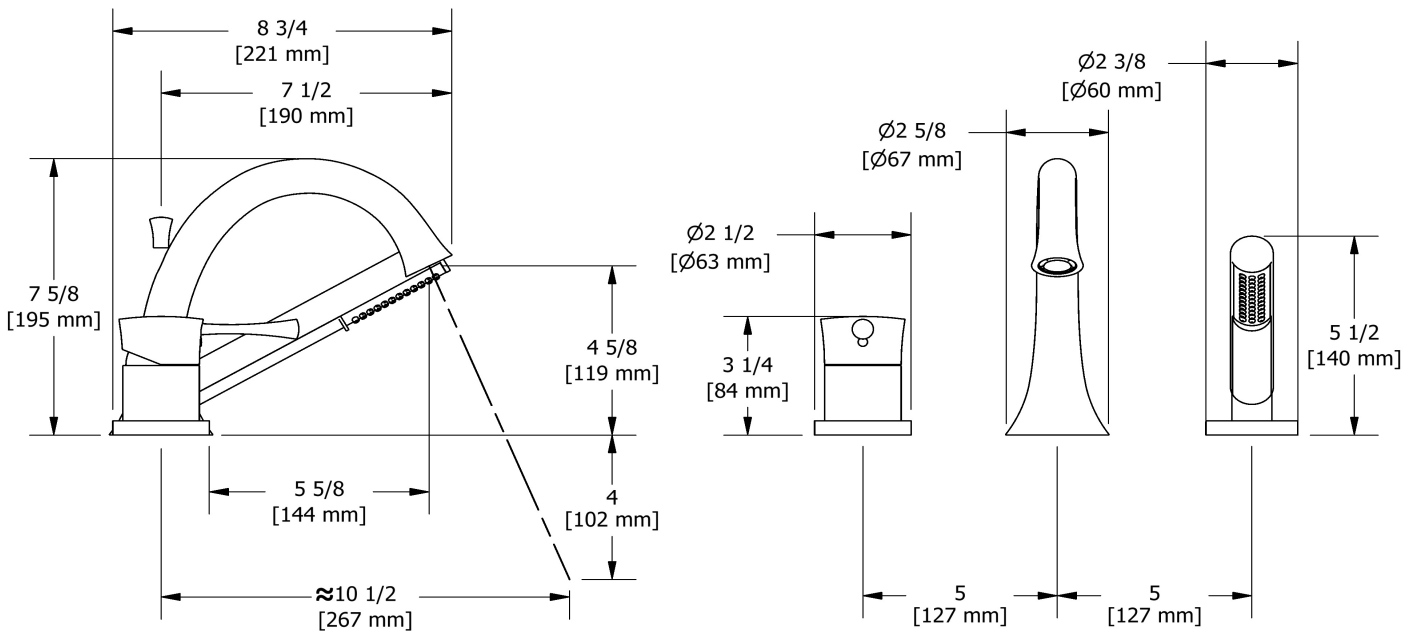

Sizes, models and finishes may differ from those presented.

Warranty

This **Riobel Inc.** product you have purchased carries a Limited Lifetime Warranty on the chrome, PVD finish, blacks and all working parts and is guaranteed from the initial purchase date against all manufacturing defects. All other finishes, including plastic components, are guaranteed for one year. All electric and/or electronic parts are covered by a 5-year limited warranty.

Customer Service

Ontario, West Canada : 888-287-5354 Quebec, Maritimes, United States : 866-473-8442