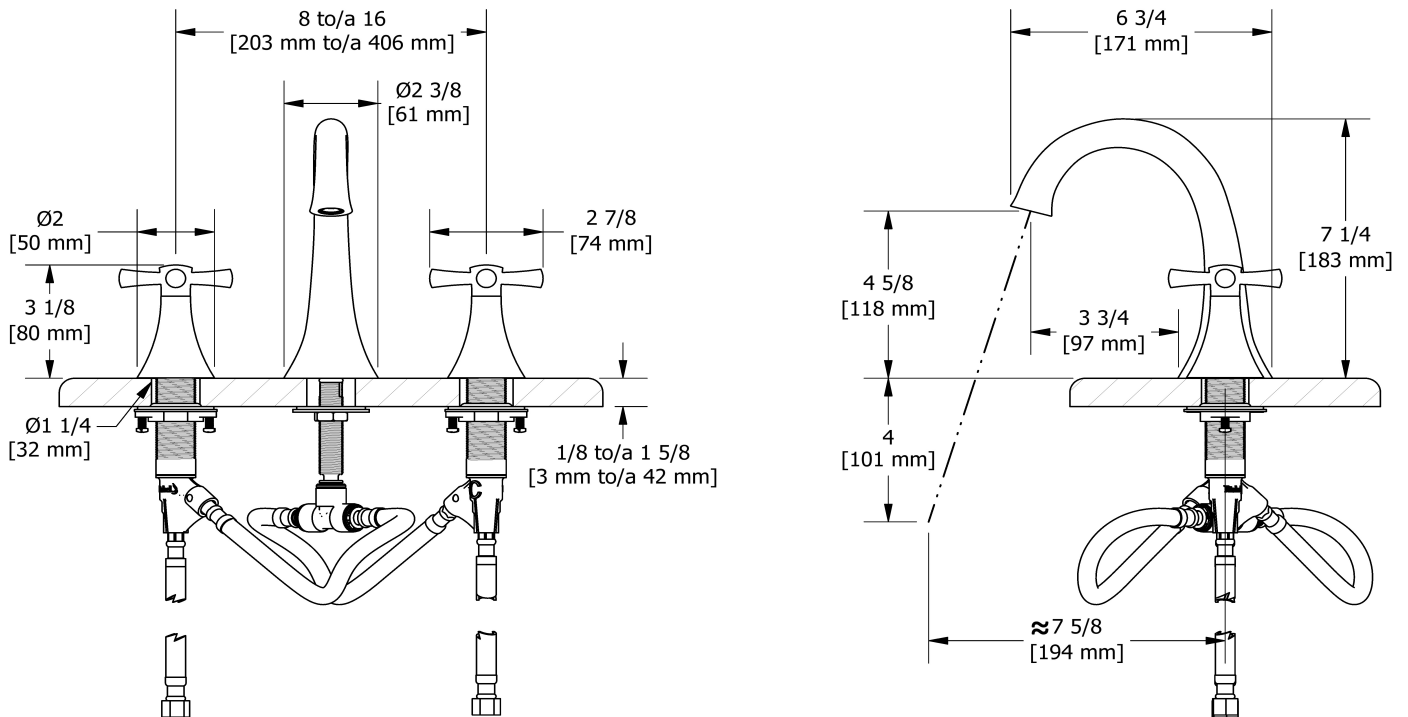

Certifications

- CSA B125.1
- NSF/ANSI standard 61 and 372
- ASME A112.18.1
- CMR248 Approval
- ADA