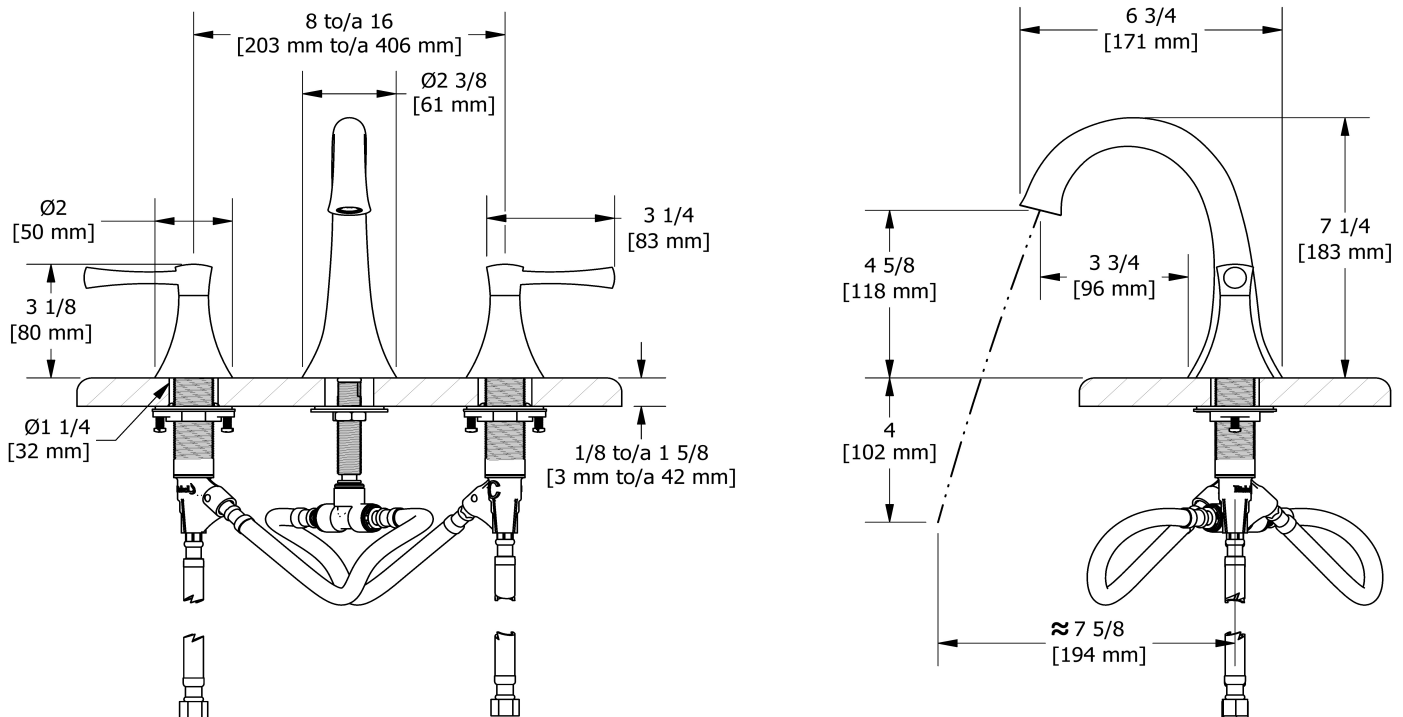

8" lavatory faucet
ED08L

Specifications

Descriptions

- Ceramic cartridge
- Push drain
- 3/8" speedway compression

Available colors

- C : Chrome
- BN : Brushed Nickel (PVD)
- PN : Polished Nickel (PVD)

Available flows

- 5.7 L/min, 1.5 gpm (US) 60psi *
- 1.9 L/min, 0.5 gpm (US) 60psi (ED08L-05)
- 3.7 L/min, 1 gpm (US) 60psi (ED08L-10)

EPA certification applicable to the indicated model only

Certifications

- CSA B125.1
- NSF/ANSI standard 61 and 372
- ASME A112.18.1
- CMR248 Approval
- ADA