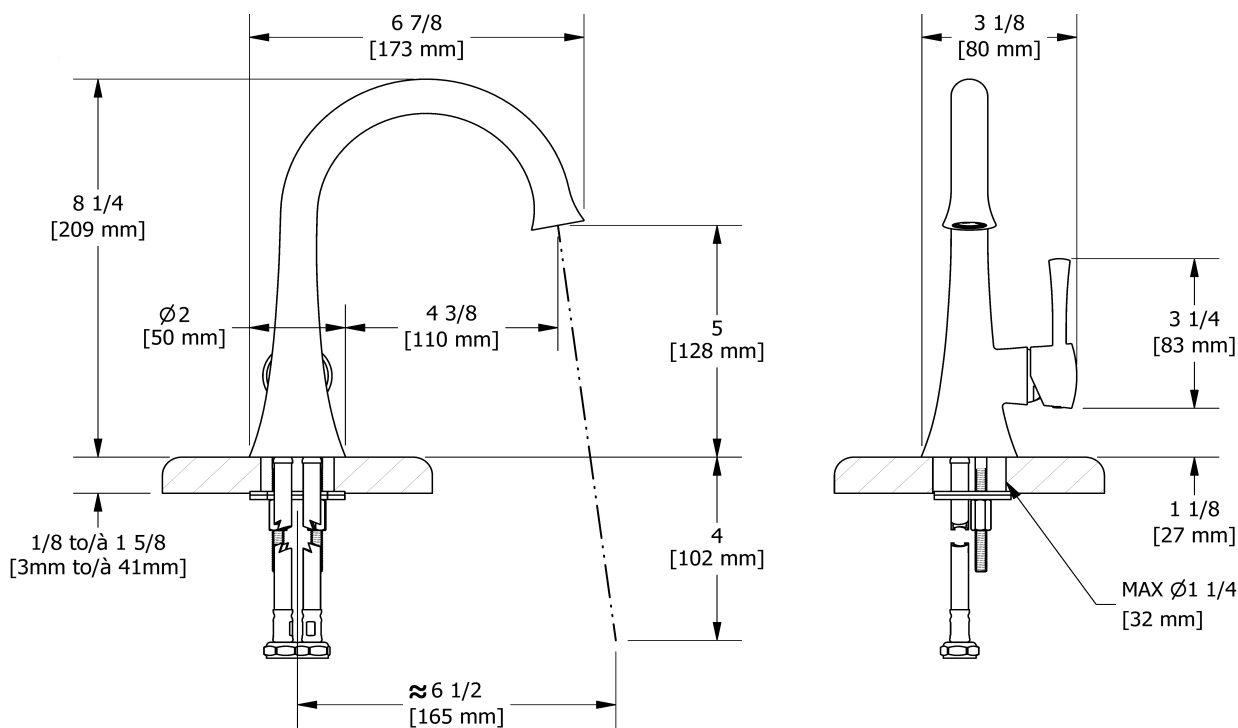

Certifications

- CSA B125.1
- NSF/ANSI standard 61 and 372
- ASME A112.18.1
- CMR248 Approval
- ADA

Sizes, models and finishes may differ from those presented.

Warranty

This **Riobel Inc.** product you have purchased carries a Limited Lifetime Warranty on the chrome, PVD finish, blacks and all working parts and is guaranteed from the initial purchase date against all manufacturing defects. All other finishes, including plastic components, are guaranteed for one year. All electric and/or electronic parts are covered by a 5-year limited warranty.

Customer Service

Ontario, West Canada : 888-287-5354 Quebec, Maritimes, United States : 866-473-8442