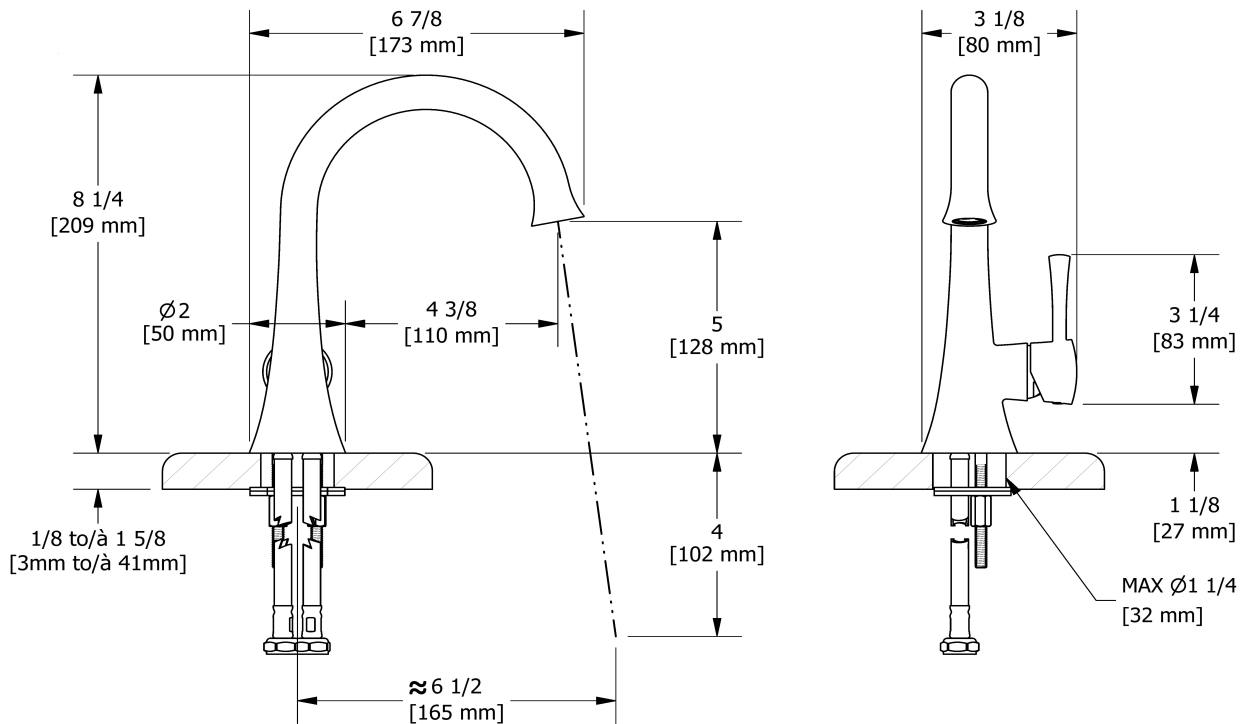

Certifications

- CSA B125.1
- NSF/ANSI standard 61 and 372
- ASME A112.18.1
- CMR248 Approval
- ADA

Sizes, models and finishes may differ from those presented.

Warranty

This **Riobel Inc.** product you have purchased carries a Limited Lifetime Warranty on the chrome, PVD finish, blacks and all working parts and is guaranteed from the initial purchase date against all manufacturing defects. All other finishes, including plastic components, are guaranteed for one year. All electric and/or electronic parts are covered by a 5-year limited warranty.

Customer Service

Ontario, West Canada : 888-287-5354 Quebec, Maritimes, United States : 866-473-8442