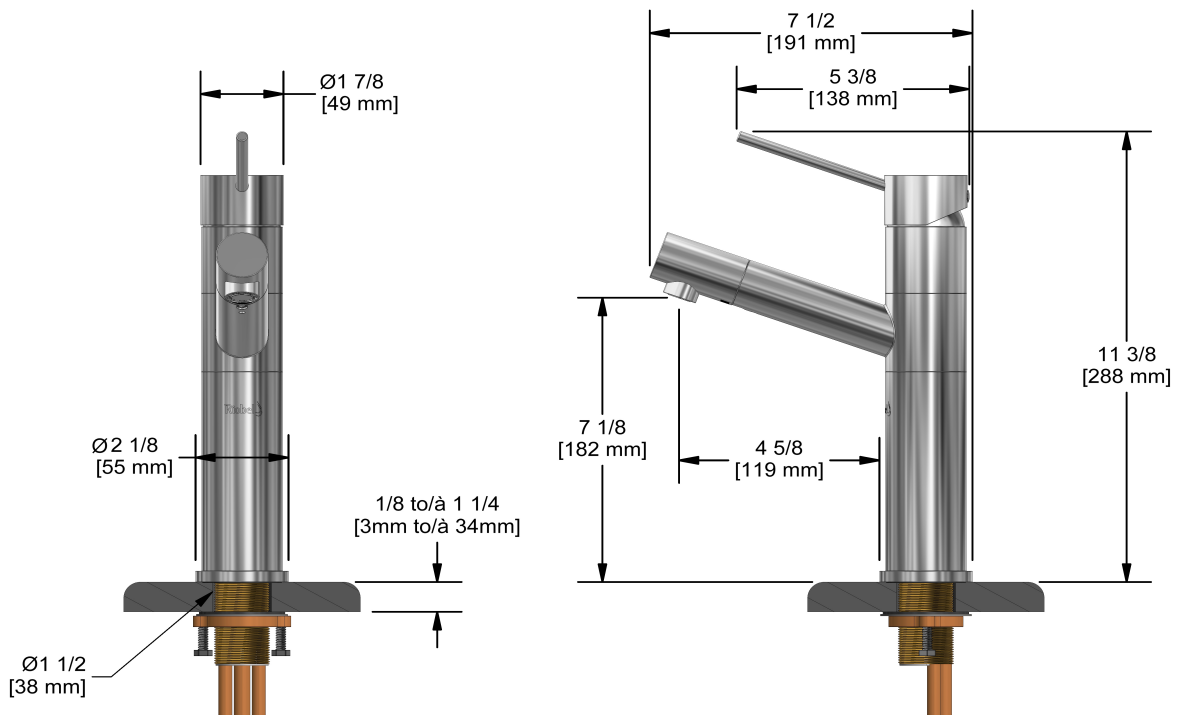

Cayo single hole prep sink faucet
CY601

UPC®

Specifications

Descriptions

- Ceramic cartridge
- Polypropylene and polyester aluminium hose with integrated swivel
- 3/8" speedway compression
- 1-jet pull-out spray

Available colors

- C : Chrome
- SS : Stainless Steel (PVD)

Available flows

- 8.3 L/min, 2.2 gpm (US) 60psi
- 3.7 L/min, 1 gpm (US) 60psi (**CY601-10**)
- 5.69 L/min, 1.5 gpm (US) 60psi (**CY601-15**)

Certifications

- CSA B125.1
- NSF/ANSI standard 61 and 372
- ASME A112.18.1
- CMR248 Approval
- DOE

Sizes, models and finishes may differ from those presented.

Warranty

This **Riobel Inc.** product you have purchased carries a Limited Lifetime Warranty on the chrome, PVD finish, blacks and all working parts and is guaranteed from the initial purchase date against all manufacturing defects. All other finishes, including plastic components, are guaranteed for one year. All electric and/or electronic parts are covered by a 5-year limited warranty.