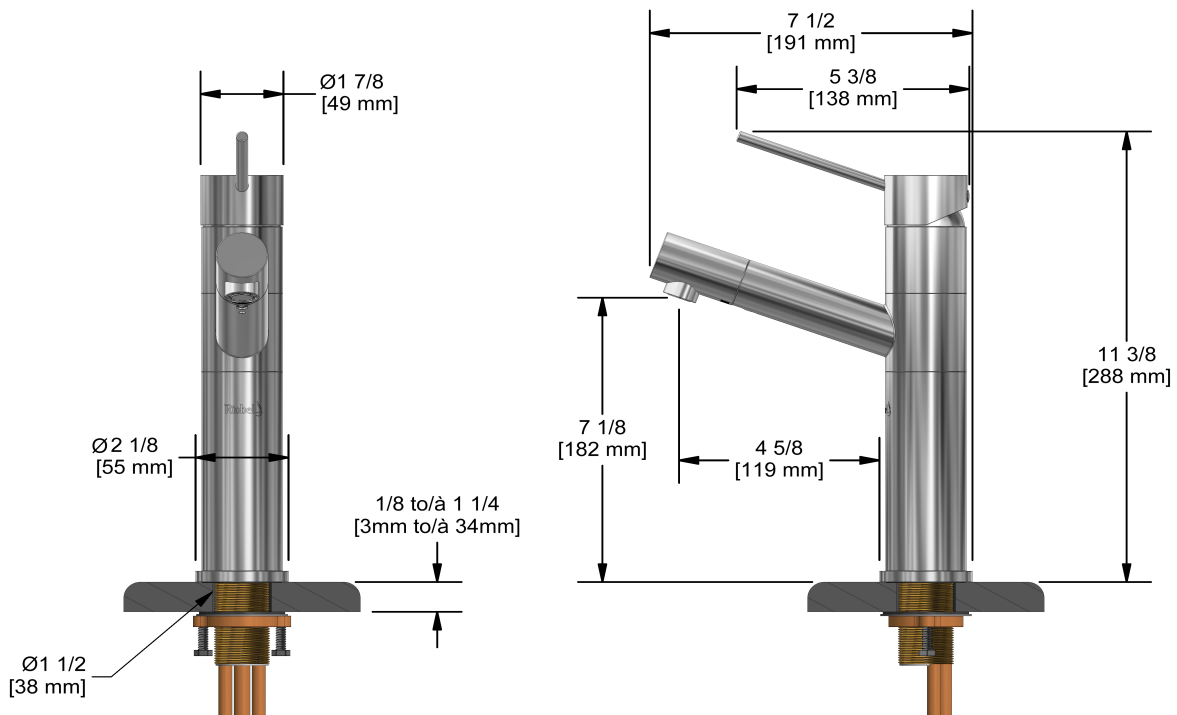

Sizes, models and finishes may differ from those presented.

Warranty

This **Riobel Inc.** product you have purchased carries a Limited Lifetime Warranty on the chrome, PVD finish, blacks and all working parts and is guaranteed from the initial purchase date against all manufacturing defects. All other finishes, including plastic components, are guaranteed for one year. All electric and/or electronic parts are covered by a 5-year limited warranty.

Customer Service

Ontario, West Canada : 888-287-5354 Quebec, Maritimes, United States : 866-473-8442

2020.06.11