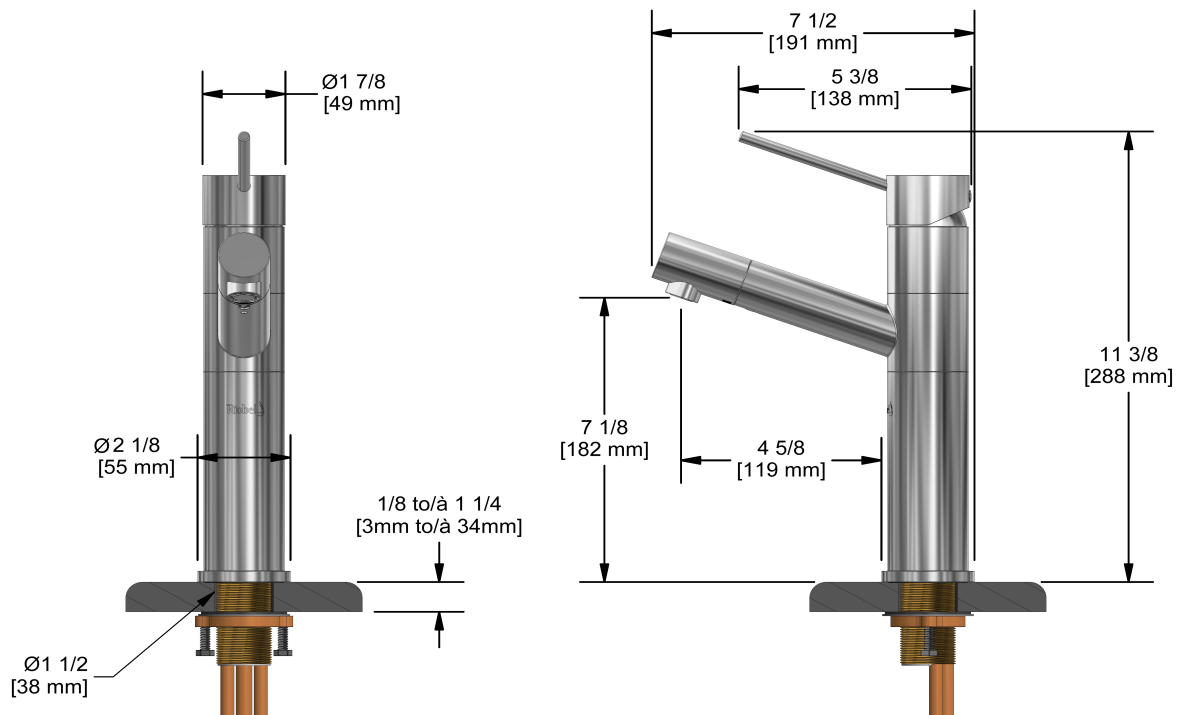

Sizes, models and finishes may differ from those presented.

Warranty

This **Riobel Inc.** product you have purchased carries a Limited Lifetime Warranty on the chrome, PVD finish, blacks and all working parts and is guaranteed from the initial purchase date against all manufacturing defects. All other finishes, including plastic components, are guaranteed for one year. All electric and/or electronic parts are covered by a 5-year limited warranty.

Customer Service

Ontario, West Canada : 888-287-5354 Quebec, Maritimes, United States : 866-473-8442

2020.06.07