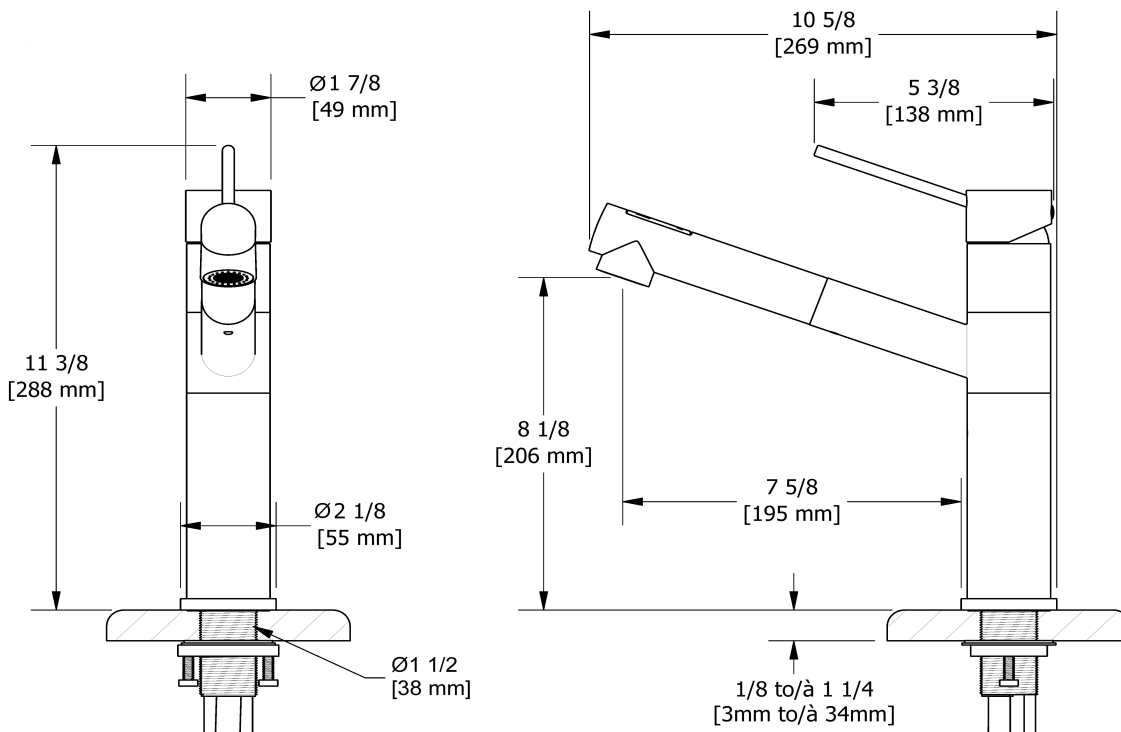

Sizes, models and finishes may differ from those presented.

Warranty

This **Riobel Inc.** product you have purchased carries a Limited Lifetime Warranty on the chrome, PVD finish, blacks and all working parts and is guaranteed from the initial purchase date against all manufacturing defects. All other finishes, including plastic components, are guaranteed for one year. All electric and/or electronic parts are covered by a 5-year limited warranty.

Customer Service

Ontario, West Canada : 888-287-5354 Quebec, Maritimes, United States : 866-473-8442