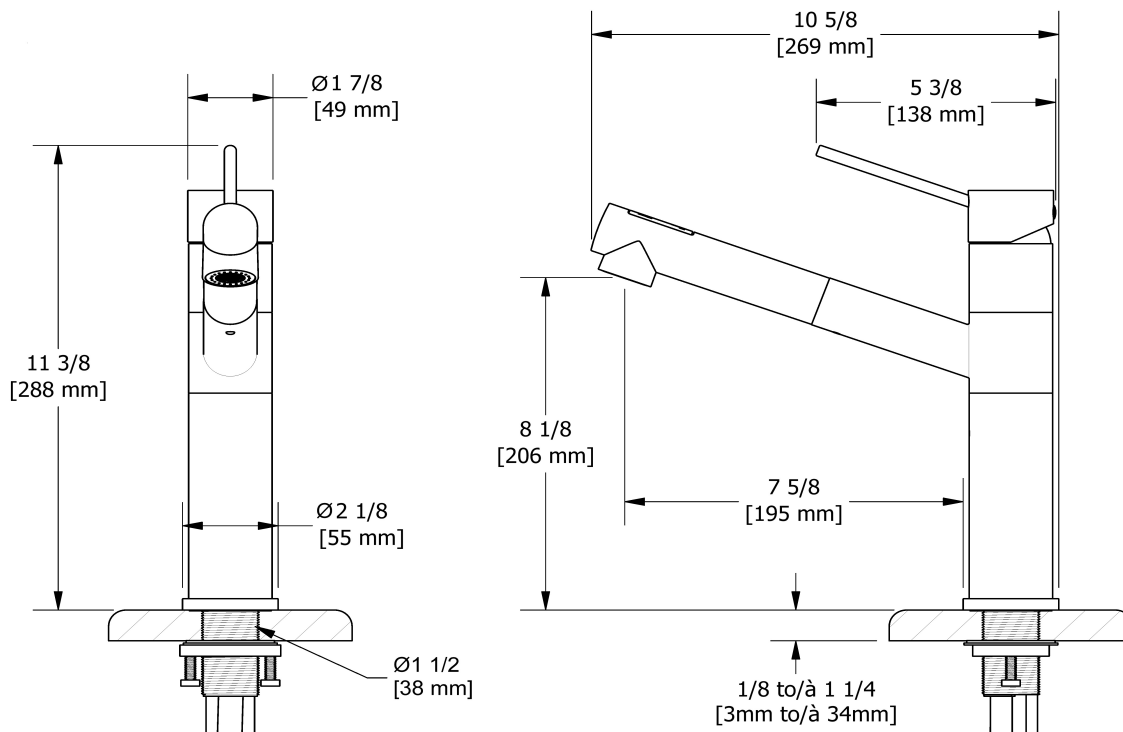

Sizes, models and finishes may differ from those presented.

Warranty

This **Riobel Inc.** product you have purchased carries a Limited Lifetime Warranty on the chrome, PVD finish, blacks and all working parts and is guaranteed from the initial purchase date against all manufacturing defects. All other finishes, including plastic components, are guaranteed for one year. All electric and/or electronic parts are covered by a 5-year limited warranty.

Customer Service

Ontario, West Canada : 888-287-5354 Quebec, Maritimes, United States : 866-473-8442