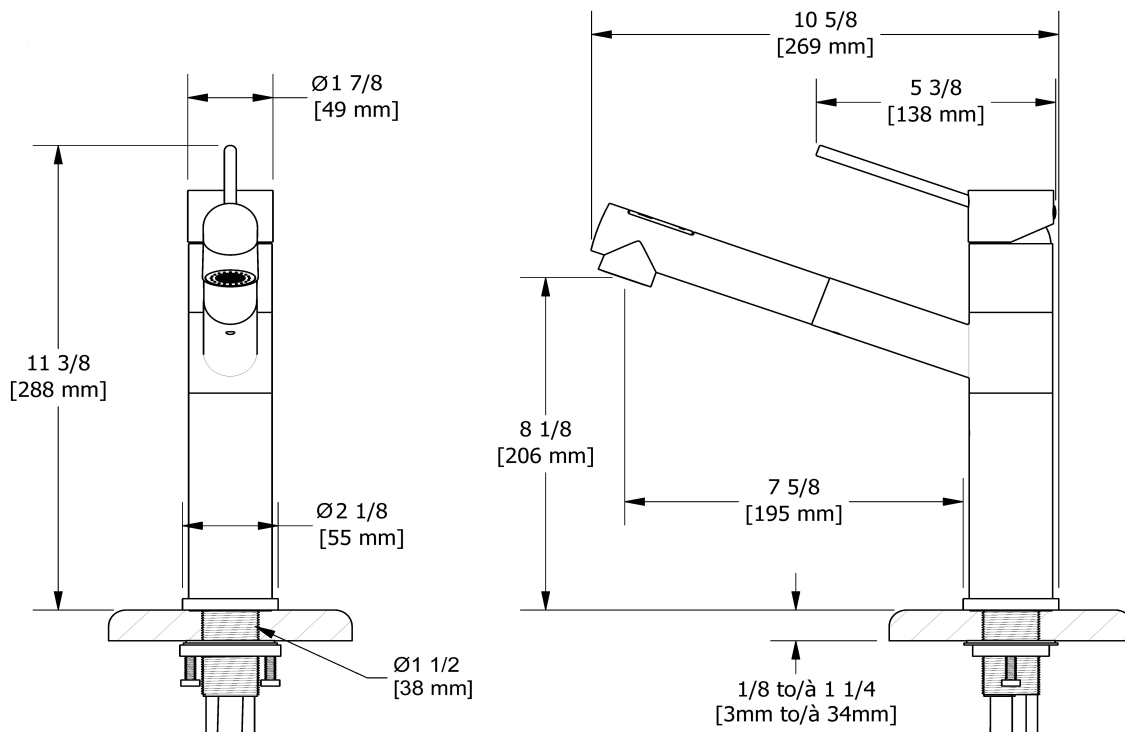

Sizes, models and finishes may differ from those presented.

Warranty

This **Riobel Inc.** product you have purchased carries a Limited Lifetime Warranty on the chrome, PVD finish, blacks and all working parts and is guaranteed from the initial purchase date against all manufacturing defects. All other finishes, including plastic components, are guaranteed for one year. All electric and/or electronic parts are covered by a 5-year limited warranty.

Customer Service

Ontario, West Canada : 888-287-5354 Quebec, Maritimes, United States : 866-473-8442