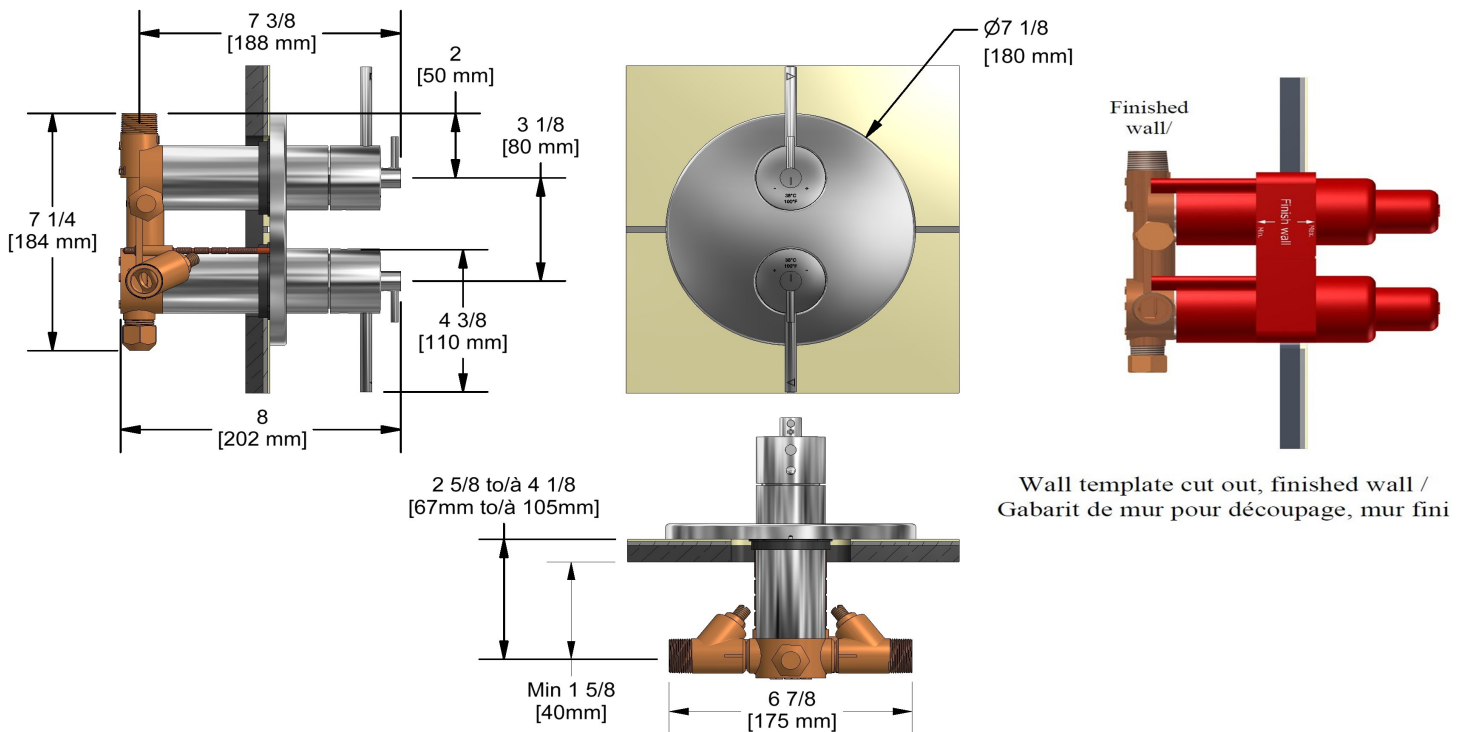

4-way Type T/P 3/4" coaxial complete valve
CSTM83

Specifications

Descriptions

- 2 integrated volume controls
- 2 thermo/pressure balance coaxial cartridges with check valves
- Service valves
- 2 different temperatures
- 4 outlets: two 1/2" outlets male NPT and two 3/4" outlets male NPT or 1/2" female NPT
- 3/4" inlet male NPT, dedicated main water supply required

Available colors

- C : Chrome
- BN : Brushed Nickel (PVD)

Available flows

- Type TP - For use with shower heads rated at 7L/min (1.8 gpm) or higher
- 76 L/min, 20 gpm (US) 60psi

Certifications

- CSA B125.1
- ASME A112.18.1
- ASSE 1016
- CMR248 Approval
- ADA