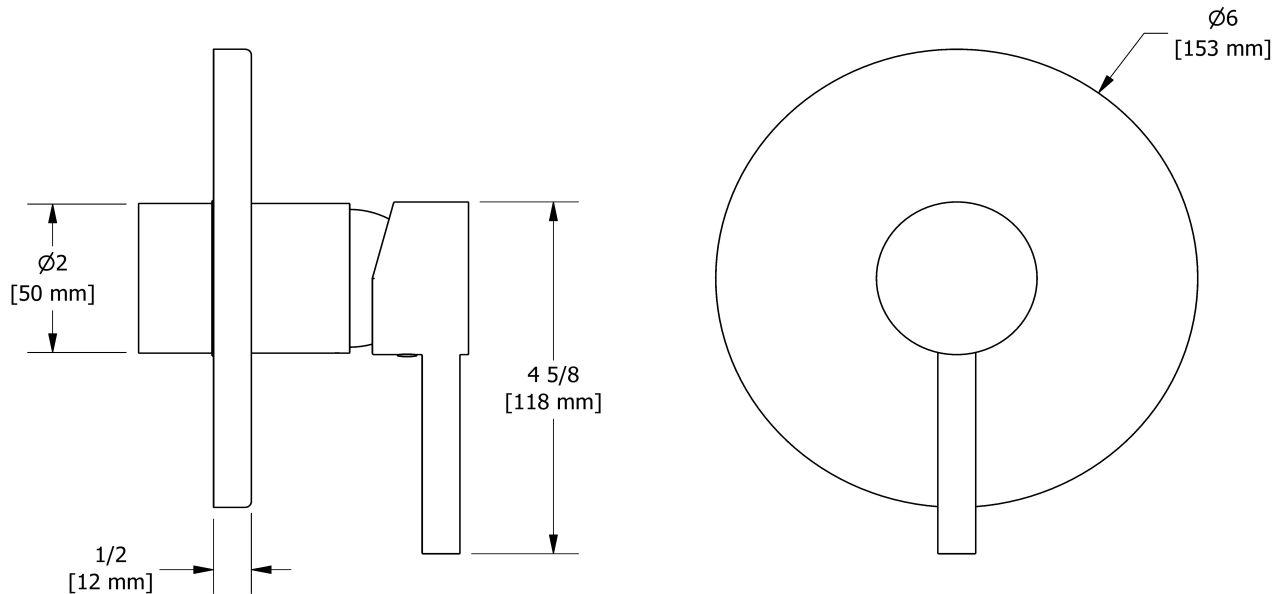

Sizes, models and finishes may differ from those presented.

Warranty

This **Riobel Inc.** product you have purchased carries a Limited Lifetime Warranty on the chrome, PVD finish, blacks and all working parts and is guaranteed from the initial purchase date against all manufacturing defects. All other finishes, including plastic components, are guaranteed for one year. All electric and/or electronic parts are covered by a 5-year limited warranty.

Customer Service

Ontario, West Canada : 888-287-5354 Quebec, Maritimes, United States : 866-473-8442