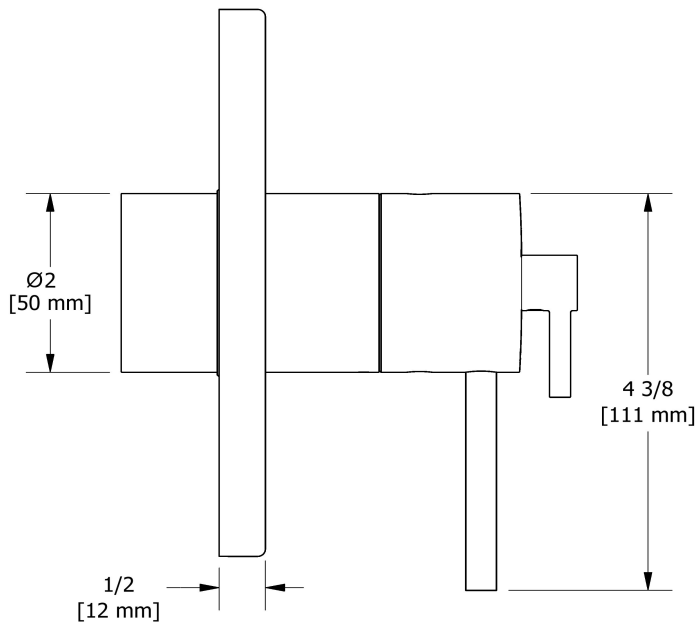

Sizes, models and finishes may differ from those presented.

Warranty

This **Riobel Inc.** product you have purchased carries a Limited Lifetime Warranty on the chrome, PVD finish, blacks and all working parts and is guaranteed from the initial purchase date against all manufacturing defects. All other finishes, including plastic components, are guaranteed for one year. All electric and/or electronic parts are covered by a 5-year limited warranty.

Customer Service

Ontario, West Canada : 888-287-5354 Quebec, Maritimes, United States : 866-473-8442