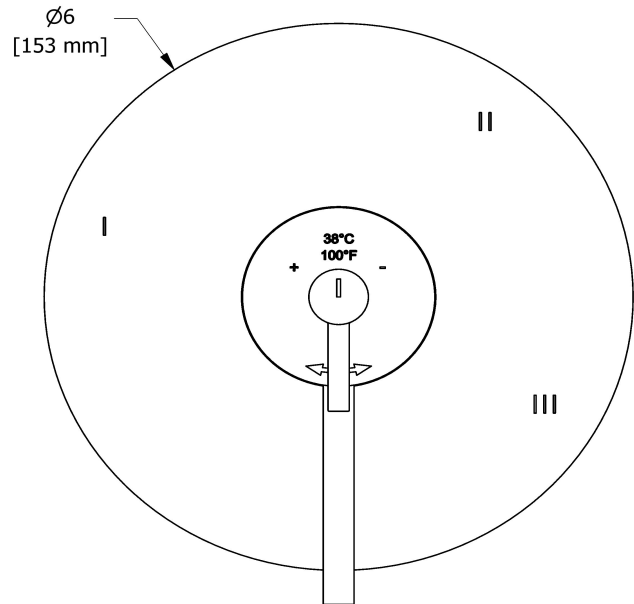

Sizes, models and finishes may differ from those presented.

Warranty

This **Riobel Inc.** product you have purchased carries a Limited Lifetime Warranty on the chrome, PVD finish, blacks and all working parts and is guaranteed from the initial purchase date against all manufacturing defects. All other finishes, including plastic components, are guaranteed for one year. All electric and/or electronic parts are covered by a 5-year limited warranty.

Customer Service

Ontario, West Canada : 888-287-5354 Quebec, Maritimes, United States : 866-473-8442