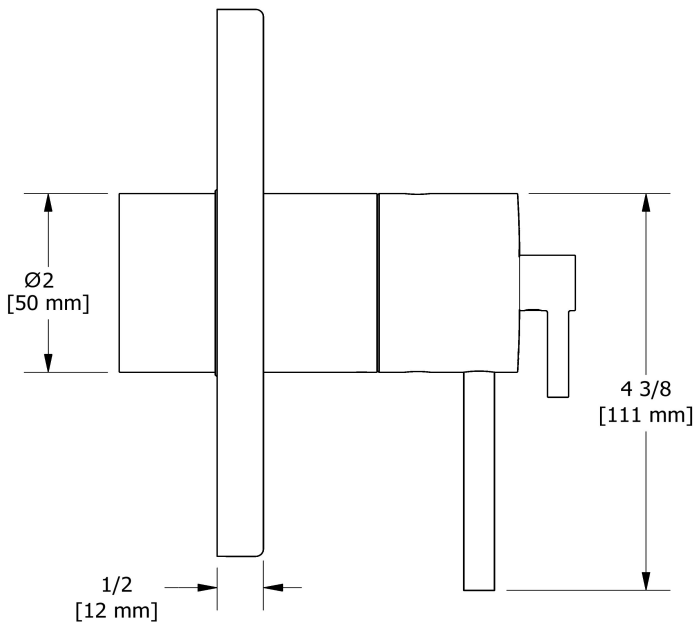

Sizes, models and finishes may differ from those presented.

Warranty

This **Riobel Inc.** product you have purchased carries a Limited Lifetime Warranty on the chrome, PVD finish, blacks and all working parts and is guaranteed from the initial purchase date against all manufacturing defects. All other finishes, including plastic components, are guaranteed for one year. All electric and/or electronic parts are covered by a 5-year limited warranty.

Customer Service

Ontario, West Canada : 888-287-5354 Quebec, Maritimes, United States : 866-473-8442