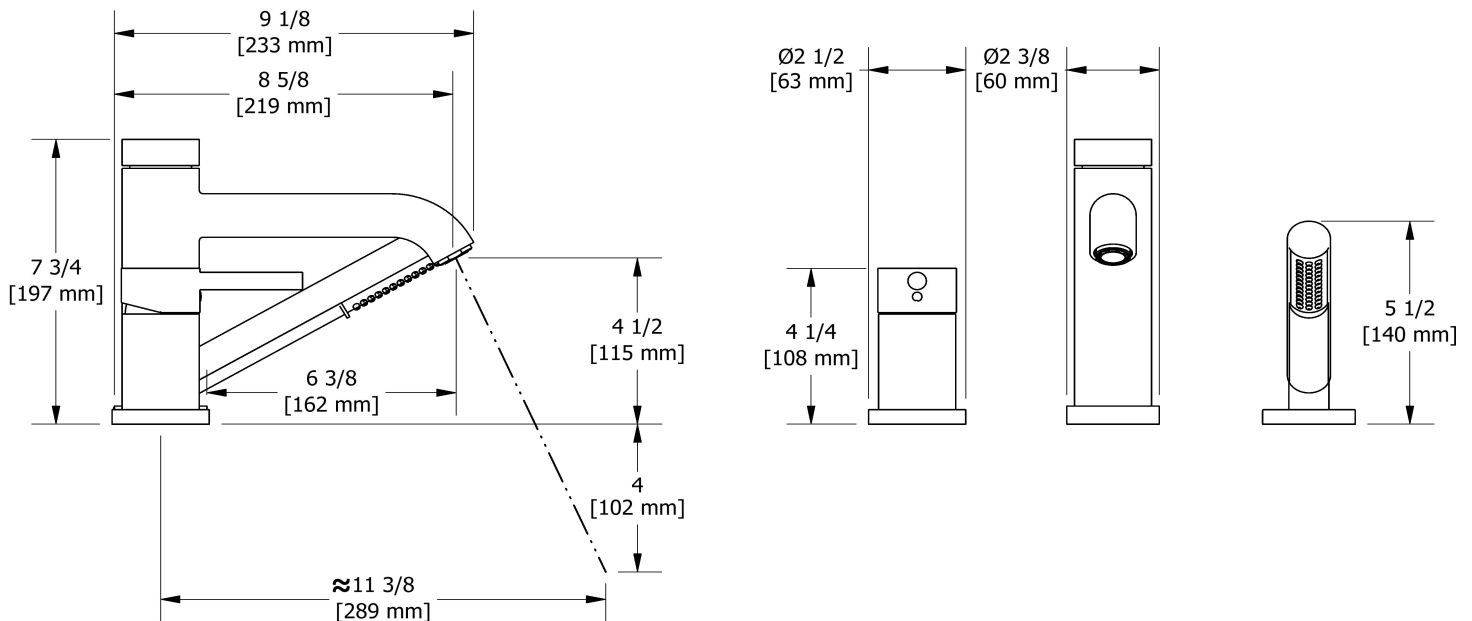

Sizes, models and finishes may differ from those presented.

Warranty

This **Riobel Inc.** product you have purchased carries a Limited Lifetime Warranty on the chrome, PVD finish, blacks and all working parts and is guaranteed from the initial purchase date against all manufacturing defects. All other finishes, including plastic components, are guaranteed for one year. All electric and/or electronic parts are covered by a 5-year limited warranty.

Customer Service

Ontario, West Canada : 888-287-5354 Quebec, Maritimes, United States : 866-473-8442