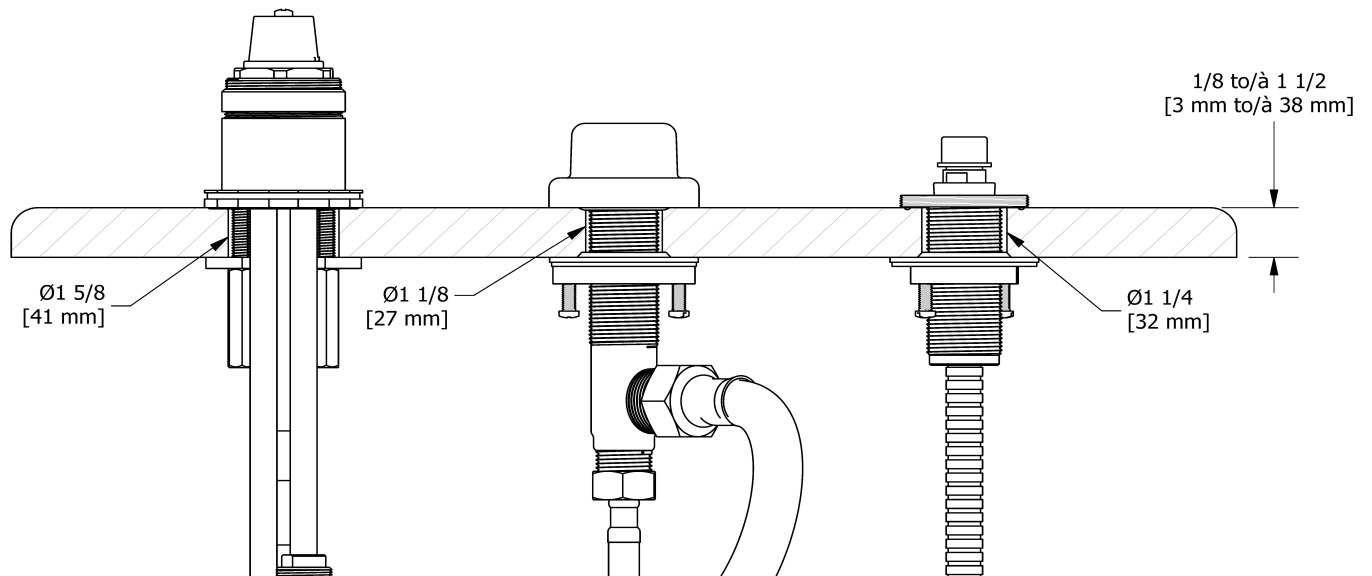

Sizes, models and finishes may differ from those presented.

Warranty

This **Riobel Inc.** product you have purchased carries a Limited Lifetime Warranty on the chrome, PVD finish, blacks and all working parts and is guaranteed from the initial purchase date against all manufacturing defects. All other finishes, including plastic components, are guaranteed for one year. All electric and/or electronic parts are covered by a 5-year limited warranty.

Customer Service

Ontario, West Canada : 888-287-5354 Quebec, Maritimes, United States : 866-473-8442

2020.06.11